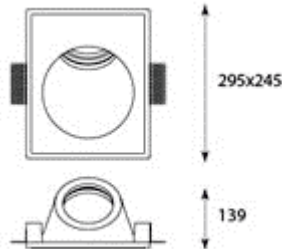

Designer Gypsum Light-Trimless

Model: iLED GPL QJ SR2003-330017

PRODUCT DESCRIPTION

The Designer gypsum recessed mount luminaire is made of gypsum/plaster available in the range of 5 W – 20 W. Universal power supply/drivers with input range of 90 V to 270 V AC 50/60 Hz and PF >0.96 are provided. It is ideal for hotel, showroom, home, office, auditorium etc.

Different fixture colours available on request.

SPECIFICATION

Material	: Designer Gypsum/ plaster milky diffuser & front removable
Mounting	: Recess mount
Power	: 5 W – 20 W
Voltage	: 90 – 270 V AC 50/60 Hz
Power Factor	: >0.96
LED colors	: White 6000-6400 K Neutral White 4000-4500 K Warm White 2700-3000 K
Lumen Flux	: 120-140 lm/W (lumen efficacy: 160 -180 lm)
Dimension	: L-350 X W-290 X H-180 mm
Cut Out Dimension	: L-355 X W-295 mm
Driver	: Internal
Operating Temp	: -40°C ~ + 70°C
CRI	: 85
IP Rating	: IP 20
Led used	: CREE ⇄
Dimmable Interface	: CASAMBI, Colour tunable (2700 K – 6000 K), DALI, Edge pulse/0/1-10 V dimming control (optional)

ORDERING INFORMATION

iLED		GPL	330017	W	WW	NW
Brand name	Rated Power	Gypsum Light	Model No.	White	Warm White	Neutral White

The technical specifications may vary due to continuous improvement without prior notice.

*Logos of products and companies are used for reference

www.iled.in

iLED Lighting Systems Pvt Ltd
Chennai - 600096, Tamil Nadu, India