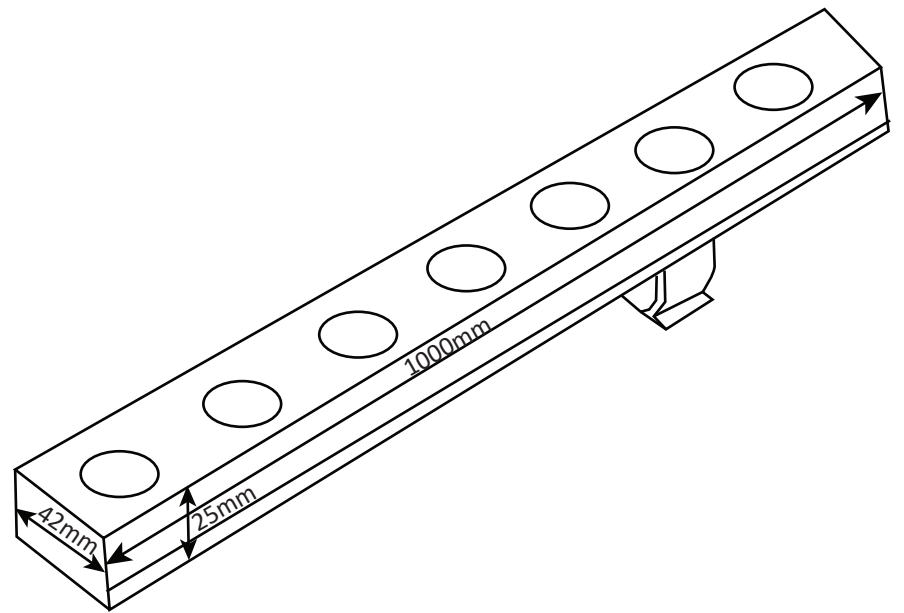

## Wall Washers – Outdoor

Model : iLED 36 WW 11 - IP67

### PRODUCT DESCRIPTION

The Facade/Projection luminaires are in the range of 24W & 36W Universal power supply/drivers with input range of 90 V to 305 V AC 50/60 Hz and PF >0.95. The material used is Ventilated powder coated die cast aluminum with tempered glass & reflector. It is ideal for sign, Building facade, accent, general security lighting etc. Different fixture colours available on request.

### SPECIFICATION

Material : Ventilated Aluminium With Lens & Tempered Glass  
 Mounting : Surface mount Adjustable Clamp  
 Rated Power : 24W & 36W  
 Lumen flux : 4680-3600Lm  
 Color : W/WW/NW  
 Dimension : L-1000mm X W-42mm X H-25mm  
 CRI : >80  
 IP Rating : IP67