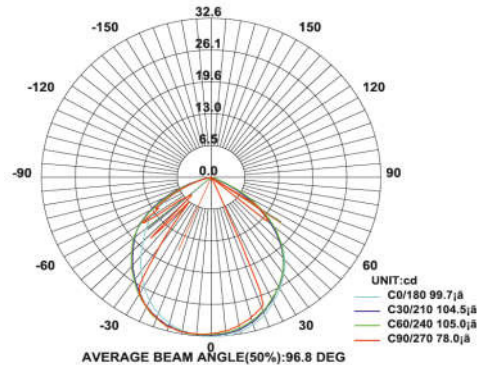

Ceiling Recess Mount Lights With Lens

Model: iLED 3 RDL 330017

PRODUCT DESCRIPTION

The Ceiling recessed mount luminaire is made of aluminium with PMMA lens and available in 3 W. It is ideal for hotel, showroom, home, offices ,theaters etc.
Different fixture colours available on request.

SPECIFICATION

Material	: Ventilated aluminum cooling with Reflector
Mounting	: Recess mount
Power	: 3 W
Voltage	: 12/24 V DC , 230 V AC
LED colors	: White 6000-6400 K Neutral White 4000-4500 K Warm White 2700-3000 K
Lumen Flux	: 120-140 lm/W (lumen efficacy: 160 -180 lm)
Dimension	: D-39 X H-25 mm
Cut out diameter	: 29.5 mm
Driver	: External
Operating Temp	: -40°C ~ + 70°C
CRI	: 85
IP Rating	: IP 20
Led used	: CREE ⇄
Dimmable Interface	: CASAMBI, Colour tunable (2700 K – 6000 K), DALI, Edge pulse/0/1-10 V dimming control (optional)