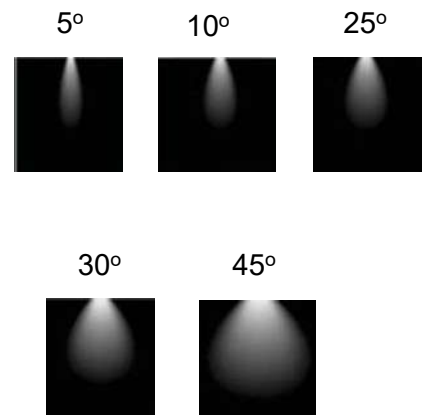

Ceiling Recess Mount Lights With Lens

Model: iLED 3 RDL 330017

PRODUCT DESCRIPTION

The Ceiling recessed mount luminaire is made of aluminium with PMMA lens and available in 3 W. It is ideal for hotel, showroom, home, offices ,theaters etc.
Different fixture colours available on request.

SPECIFICATION

Material	: Ventilated aluminum cooling with Reflector
Mounting	: Recess mount
Power	: 3 W
Voltage	: 12/24 V DC , 230 V AC
LED colors	: White 6000-6400 K Neutral White 4000-4500 K Warm White 2700-3000 K
Lumen Flux	: 120-140 lm/W (lumen efficacy: 160 -180 lm)
Dimension	: D-39 X H-25 mm
Cut out diameter	: 29.5 mm
Driver	: External
Operating Temp	: -40°C ~ + 70°C
CRI	: 85
IP Rating	: IP 20
Led used	: CREE ⇄
Dimmable Interface	: CASAMBI , Colour tunable (2700 K – 6000 K), DALI, Edge pulse/0/1-10 V dimming control (optional)

BEAM ANGLE

ORDERING INFORMATION

iLED	3	RDL	330017	W	WW	NW
Brand name	Rated Power	Round Down Light	Model No.	White	Warm White	Neutral White

The technical specifications may vary due to continuous improvement without prior notice.