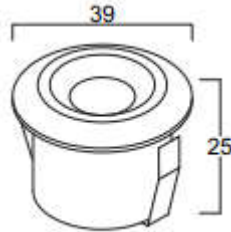

Ceiling Recess Mount Lights With Lens

Model: iLED 3 RDL 330017

PRODUCT DESCRIPTION

The Ceiling recessed mount luminaire is made of aluminium with PMMA lens and available in 3 W. It is ideal for hotel, showroom, home, offices ,theaters etc.
Different fixture colours available on request.

SPECIFICATION

Material	: Ventilated aluminum cooling with Reflector
Mounting	: Recess mount
Power	: 3 W
Voltage	: 12/24 V DC , 230 V AC
LED colors	: White 6000-6400 K Neutral White 4000-4500 K Warm White 2700-3000 K
Lumen Flux	: 120-140 lm/W (lumen efficacy: 160 -180 lm)
Dimension	: D-39 X H-25 mm
Cut out diameter	: 29.5 mm
Driver	: External
Operating Temp	: -40°C ~ + 70°C
CRI	: 85
IP Rating	: IP 20
Led used	: CREE ⇄
Dimmable Interface	: CASAMBI , Colour tunable (2700 K – 6000 K), DALI, Edge pulse/0/1-10 V dimming control (optional)

BEAM ANGLE

ORDERING INFORMATION

iLED	3	RDL	330017	W	WW	NW
Brand name	Rated Power	Round Down Light	Model No.	White	Warm White	Neutral White

The technical specifications may vary due to continuous improvement without prior notice.