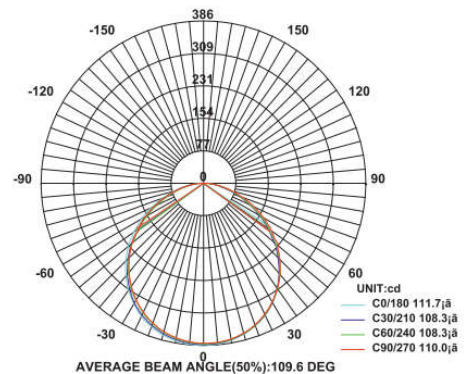

Panel Down Lights Milky (Edge Lit)

Model: iLED 12 SLPDL SQ 330016

PRODUCT DESCRIPTION

The Edge lit panel down luminaire is made of ventilated powder coated die cast aluminium with glass and milky diffuser and depending on the fixture size it is available in the range from 3 W to 22 W. Universal power supply/drivers with input range of 90 V to 270 V AC, 50/60 Hz and PF >0.96. It is ideal for hotel, showroom, home, office, theatres, auditorium, etc.

Different fixture colours available on request.

SPECIFICATION

Material	: Ventilated powder coated die cast aluminium with milky diffuser and glass
Mounting	: Recessed mount
Power	: 12 W
Voltage	: 90 – 270 V AC 50/60 Hz
Power Factor	: >0.96
LED colors	: White 6000-6400 K Neutral White 4000-4500 K Warm White 2700-3000 K
Lumen Flux	: 120-140 lm/W (lumen efficacy: 160 -180 lm)
Dimension	: L-170 X W-170 X H-16 mm
Cut-out dimension	: L-155 X W-155 mm
Driver	: External
Operating Temp	: -40°C ~ + 70°C
CRI	: 85
IP Rating	: IP 20
Led used	: CREE ⇄
Dimmable Interface	: CASAMBI , Colour tunable (2700 K – 6000 K), DALI, Edge pulse/0/1-10 V dimming control (optional)

VARIANTS

MODEL	RATED POWER	DIMENSION
iLED 3 SLPDL SQ 12	3 W	L-85 X W-85 X H-16mm
iLED 6 SLPDL SQ 14	6 W	L-120 X W-120 X H-16mm
iLED 12 SLPDL SQ 16	12 W	L-170 X W-170 X H-16mm
iLED 15 SLPDL SQ 18	15 W	L-190 X W-190 X H-16mm
iLED 18 SLPDL SQ 20	18 W	L-220 X W-220 X H-16mm
iLED 22 SLPDL SQ 22	22 W	L-220 X W-220 X H-16mm

MODEL	RATED POWER	CUT-OUT DIMENSION
iLED 3 SLPDL SQ 12	3 W	L-70/W-70mm
iLED 6 SLPDL SQ 14	6 W	L-108 X W-108mm
iLED 12 SLPDL SQ 16	12 W	L-155 X W-155mm
iLED 15 SLPDL SQ 18	15 W	L-176 X W-176mm
iLED 18 SLPDL SQ 20	18 W	L-205 X W-205mm L-200/W-200mm
iLED 22 SLPDL SQ 22	22 W	L-205 X W-205mm L-200/W-200mm