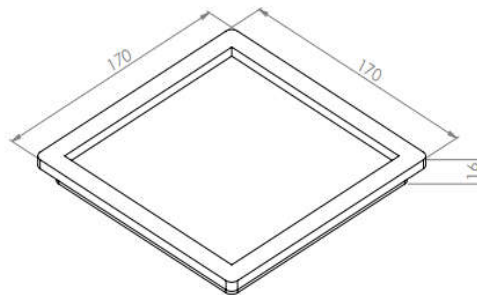

Panel Down Lights Milky (Edge Lit)

Model: iLED 12 SLPDL SQ 330016

PRODUCT DESCRIPTION

The Edge lit panel down luminaire is made of ventilated powder coated die cast aluminium with glass and milky diffuser and depending on the fixture size it is available in the range from 3 W to 22 W. Universal power supply/drivers with input range of 90 V to 270 V AC, 50/60 Hz and PF >0.96. It is ideal for hotel, showroom, home, office, theatres, auditorium, etc.

Different fixture colours available on request.

SPECIFICATION

Material	: Ventilated powder coated die cast aluminium with milky diffuser and glass
Mounting	: Recessed mount
Power	: 12 W
Voltage	: 90 – 270 V AC 50/60 Hz
Power Factor	: >0.96
LED colors	: White 6000-6400 K Neutral White 4000-4500 K Warm White 2700-3000 K
Lumen Flux	: 120-140 lm/W (lumen efficacy: 160 -180 lm)
Dimension	: L-170 X W-170 X H-16 mm
Cut-out dimension	: L-155 X W-155 mm
Driver	: External
Operating Temp	: -40°C ~ + 70°C
CRI	: 85
IP Rating	: IP 20
Led used	: CREE ⇄
Dimmable Interface	: CASAMBI , Colour tunable (2700 K – 6000 K), DALI, Edge pulse/0/1-10 V dimming control (optional)

VARIANTS

MODEL	RATED POWER	DIMENSION
iLED 3 SLPDL SQ 12	3 W	L-85 X W-85 X H-16mm
iLED 6 SLPDL SQ 14	6 W	L-120 X W-120 X H-16mm
iLED 12 SLPDL SQ 16	12 W	L-170 X W-170 X H-16mm
iLED 15 SLPDL SQ 18	15 W	L-190 X W-190 X H-16mm
iLED 18 SLPDL SQ 20	18 W	L-220 X W-220 X H-16mm
iLED 22 SLPDL SQ 22	22 W	L-220 X W-220 X H-16mm

MODEL	RATED POWER	CUT-OUT DIMENSION
iLED 3 SLPDL SQ 12	3 W	L-70/W-70mm
iLED 6 SLPDL SQ 14	6 W	L-108 X W-108mm
iLED 12 SLPDL SQ 16	12 W	L-155 X W-155mm
iLED 15 SLPDL SQ 18	15 W	L-176 X W-176mm
iLED 18 SLPDL SQ 20	18 W	L-205 X W-205mm L-200/W-200mm
iLED 22 SLPDL SQ 22	22 W	L-205 X W-205mm L-200/W-200mm