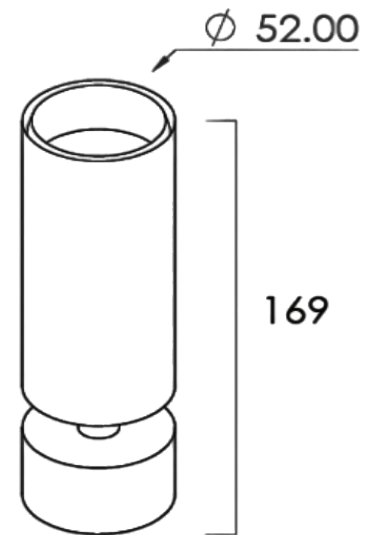

## Surface Mount Down Light

Model : iLED 10 SMRDL ADJUSTABLE 330047

### PRODUCT DESCRIPTION

This surface mount luminaire is in the range of 10W. Universal power supply/drivers with input range of 90 V to 305 VAC 50/60 Hz and PF >0.95. The material used is ventilated cooling aluminum with reflector & tempered glass. It is ideal for hotel, showroom, home, office, auditorium etc.

### SPECIFICATION

- Material : Ventilated cooling aluminum with reflector or lens
- Lumen Efficacy : 160 – 180 lumens
- Mounting : Surface mount
- Power : 10W
- Voltage : 90 – 305 VAC 50/60 Hz
- Power Factor : >0.95
- LED colors : White 6000-6400 K
- Neutral White 4000-4500 K
- Warm White 2700-3000 K
- Lumen Flux : 120-140 lm/W
- Light angle : 5°, 10°, 15°, 25°, 30°, 45° & 60°
- Dimension : D-52 X H-169 mm
- Driver : Internal
- Operating Temp : -40°C ~ + 70°C
- Application : Hotel, Show room, home, Office, Auditorium, Theatres.

### ORDERING INFORMATION

iLED	10	SMRDL	330047	W	WW	NW
Brand Name	Rated Power	Outdoor Light	Model No.	White	Warm White	Neutral White