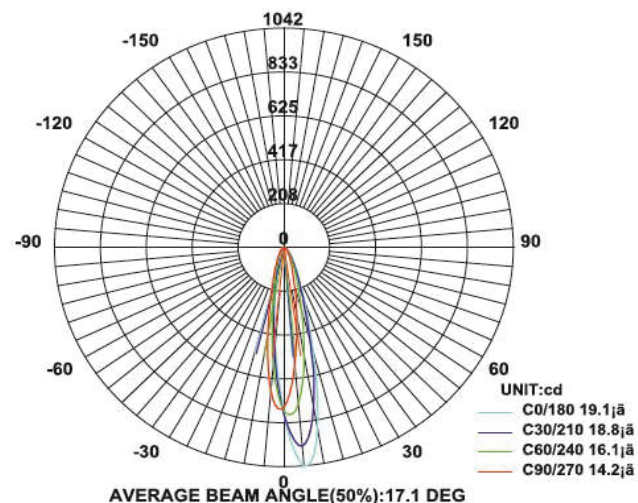

Facade/Projection Lights

Model : iLED 7-10 OL 16 SQR

PRODUCT DESCRIPTION

The Facade/Projection luminaires are in the range of 7/10w. Universal power supply/drivers with input range of 90 V to 305 V AC 50/60 Hz and PF >0.95. The material used is Ventilated powder coated die cast aluminum with tempered glass & reflector. It is ideal for sign, Building facade, accent, general security lighting etc.

Different fixture colours available on request.

SPECIFICATION

Material : Ventilated powder coated Die cast Aluminum With tempered glass & lens

Mounting : Surface Mount

Lumen flux : 910-700 / 1300-1000Lm

Rated Power : 7/10W

Color : W/WW/NW

Dimension : L-81 X W-61 X H-87 mm

IP Rating : IP65

Driver : Internal

Operating Temp : -40°C ~ + 70°C

CRI : 80

BEAM ANGLE

5°

10°

25°

30°

45°

ORDERING INFORMATION

Brand Name

Rated Power

Outdoor Light