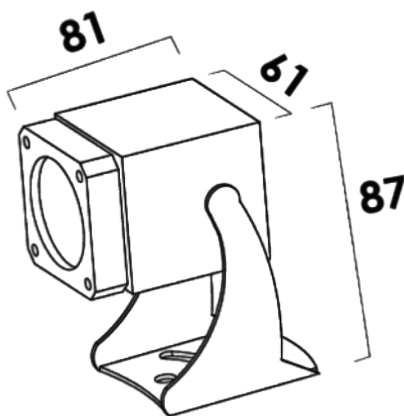

Facade/Projection Lights

Model : iLED 7-10 OL 16 SQR

PRODUCT DESCRIPTION

The Facade/Projection luminaires are in the range of 7/10w. Universal power supply/drivers with input range of 90 V to 305 V AC 50/60 Hz and PF >0.95. The material used is Ventilated powder coated die cast aluminum with tempered glass & reflector. It is ideal for sign, Building facade, accent, general security lighting etc.

Different fixture colours available on request.

SPECIFICATION

Material : Ventilated powder coated Die cast Aluminum With tempered glass & lens

Mounting : Surface Mount

Lumen flux : 910-700 / 1300-1000Lm

Rated Power : 7/10W

Color : W/WW/NW

Dimension : L-81 X W-61 X H-87 mm

IP Rating : IP65

Driver : Internal

Operating Temp : -40°C ~ + 70°C

CRI : 80

BEAM ANGLE

5°

10°

25°

30°

45°

ORDERING INFORMATION

Brand Name

Rated Power

Outdoor Light