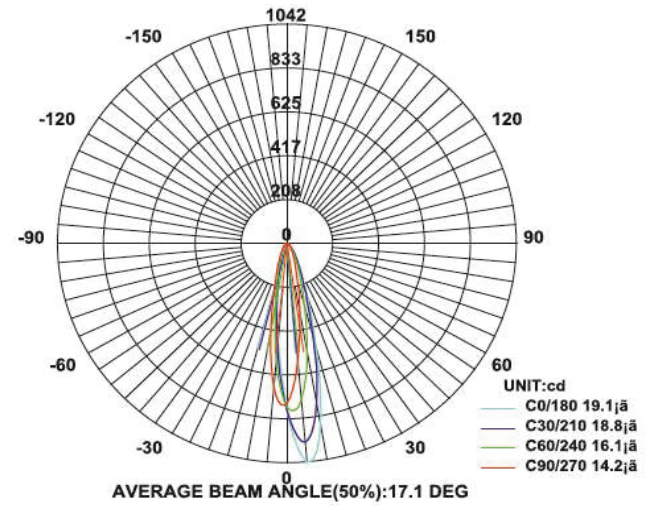

Facade/Projection Lights

Model : iLED 7-10 OL 13

PRODUCT DESCRIPTION

The Facade/Projection luminaires are in the range of 7/10W. Universal power supply/drivers with input range of 90 V to 305 V AC 50/60 Hz and PF >0.95. The material used is Ventilated powder coated die cast aluminum with tempered glass & reflector. It is ideal for sign, Building facade, accent, general security lighting etc. Different fixture colours available on request.

SPECIFICATION

Material : Ventilated powder coated Die cast Aluminum With tempered glass & lens
Mounting : Surface Mount
Lumen flux : 910-900 / 1300-1000 Lm
Rated Power : 7/10W
Color : W/WW/NW
Dimension : D-59 X H-87 mm
IP Rating : IP65
Driver : Internal
Operating Temp : -40°C ~ + 70°C
CRI : 80