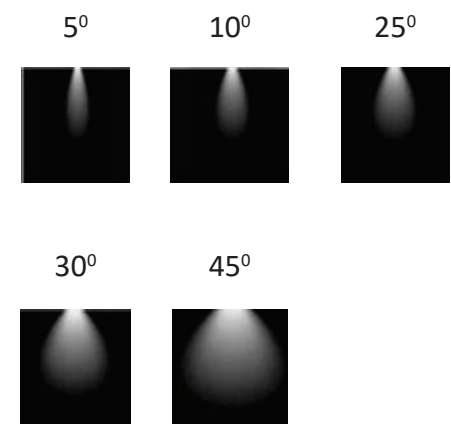

### PRODUCT DESCRIPTION

The Facade/Projection luminaires are in the range of 7/10W. Universal power supply/drivers with input range of 90 V to 305 V AC 50/60 Hz and PF >0.95. The material used is Ventilated powder coated die cast aluminum with tempered glass & reflector. It is ideal for sign, Building facade, accent, general security lighting etc. Different fixture colours available on request.

### SPECIFICATION

Material : Ventilated powder coated Die cast Aluminum With tempered glass & lens  
 Mounting : Surface Mount  
 Lumen flux : 910-900 / 1300-1000 Lm  
 Rated Power : 7/10W  
 Color : W/WW/NW  
 Dimension : D-59 X H-87 mm  
 IP Rating : IP65  
 Driver : Internal  
 Operating Temp : -40°C ~ + 70°C  
 CRI : 80

### BEAM ANGLE