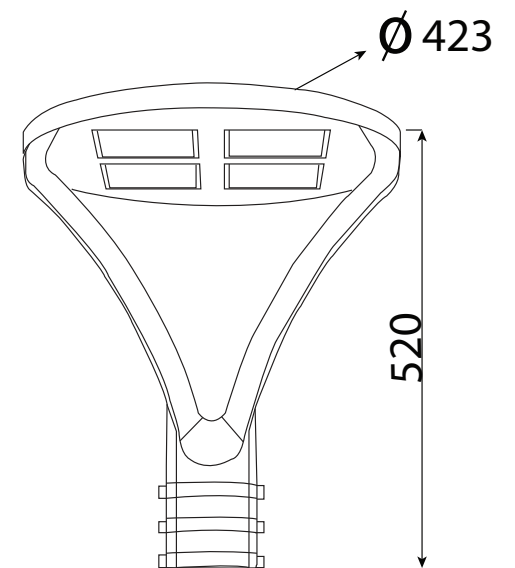

Garden Pole / Street Light

Model : iLED 60/100/150 PL 22

PRODUCT DESCRIPTION

The Facade/Projection luminaires are in the range of 60/100/150W. Universal power supply/drivers with input range of 90 V to 305 V AC 50/60 Hz and PF >0.95. The material used is Ventilated powder coated die cast aluminum with tempered glass & reflector. It is ideal for sign, Bulding facade, accent, general security lighting etc. Different fixture colours available on request.

SPECIFICATION

Material : Ventilated Powder Die cast Aluminum With PC Lens Glass
 Mounting : Pole Mount
 Lumen flux : 100-120LM/1W; 130-140LM/1W
 Rated Power : 60/100/150W
 Beam Angle : 90°, 12° OR 75° * 160°
 Color : WW/WW/NW
 Dimesion : D-423 x H-520 mm
 Pole Diameter : D-75mm
 IP Rating : IP67

ORDERING INFORMATION

iLED	60/100/150	PL	22	W	WW	NW
Brand Name	Rated Power	Outdoor Light	Model No.	White	Warm White	Neutral White