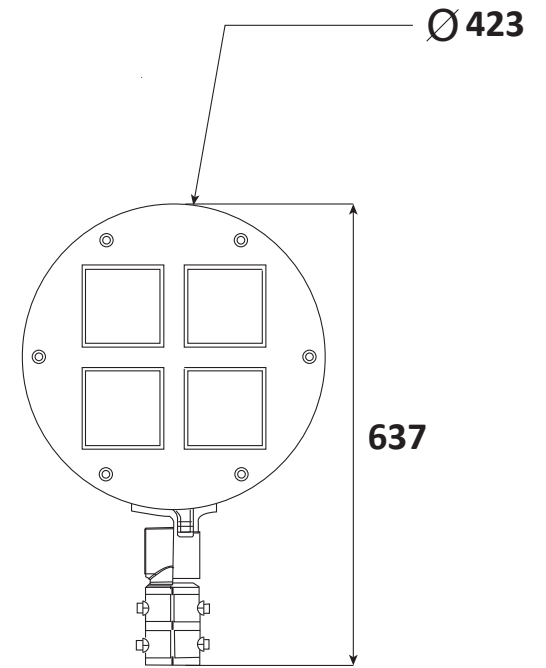

## Garden Pole / Street Light

Model : iLED 60/100/150 PL 21

### PRODUCT DESCRIPTION

The Facade/Projection luminaires are in the range of 60/100/150W. Universal power supply/drivers with input range of 90 V to 305 V AC 50/60 Hz and PF >0.95. The material used is Ventilated powder coated die cast aluminum with tempered glass & reflector. It is ideal for sign, Bulding facade, accent, general security lighting etc. Different fixture colours available on request.

### SPECIFICATION

Material : Ventilated Powder Die cast Aluminum With PC Lens Glass  
 Mounting : Pole Mount  
 Lumen flux : 100-120LM/1W; 130-140LM/1W  
 Rated Power : 60/100/150W  
 Beam Angle : 90°, 12° OR 75° \* 160°  
 Color : WW/WW/NW  
 Dimesion : D-423 x H-637 mm  
 Pole Diameter : D-60mm  
 IP Rating : IP67