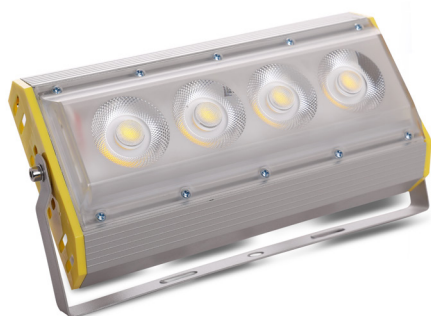

Facade/Projection Lights

Model : iLED 50 FL 011 WW

PRODUCT DESCRIPTION

The Facade/Projection luminaires are in the range of 35w. Universal power supply/drivers with input range of 90 V to 305 V AC 50/60 Hz and PF >0.95. The material used is Ventilated powder coated die cast aluminum with tempered glass & reflector. It is ideal for sign, Building facade, accent, general security lighting etc.

Different fixture colours available on request.

SPECIFICATION

Material : Diecast Aluminum & Narrow Beam Lens

Mounting : Surface Mount

Lumen flux : 6000X5000Lm

Rated Power : 35W

Color : WW/

Dimension : W-55xH-130XL-270mm

IP Rating : IP65

Driver : Internal

Operating Temp : -40°C ~ + 70°C

CRI : 80

BEAM ANGLE

5°

10°

25°

30°

45°

ORDERING INFORMATION

Brand Name

Rated Power

Outdoor Light

Model No.

Warm White