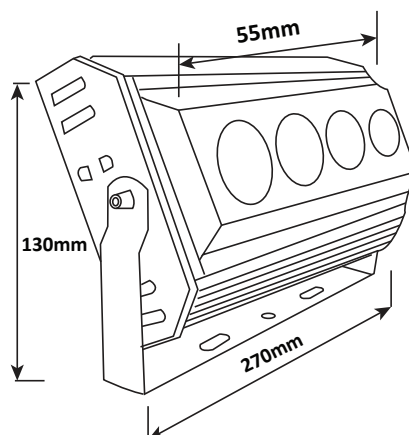

Facade/Projection Lights

Model : iLED 50 FL 011 WW

PRODUCT DESCRIPTION

The Facade/Projection luminaires are in the range of 35w. Universal power supply/drivers with input range of 90 V to 305 V AC 50/60 Hz and PF >0.95. The material used is Ventilated powder coated die cast aluminum with tempered glass & reflector. It is ideal for sign, Building facade, accent, general security lighting etc.

Different fixture colours available on request.

SPECIFICATION

Material : Diecast Aluminum & Narrow Beam Lens

Mounting : Surface Mount

Lumen flux : 6000X5000Lm

Rated Power : 35W

Color : WW/

Dimension : W-55xH-130XL-270mm

30°

45°

ORDERING INFORMATION

Brand Name

Rated Power

Outdoor Light

Model No.

Warm White