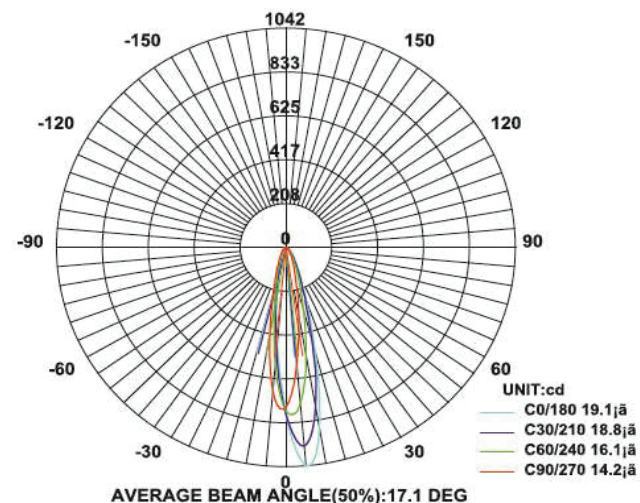

Facade/Projection Lights

Model : iLED 50 FL 011 WW

PRODUCT DESCRIPTION

The Facade/Projection luminaires are in the range of 35w. Universal power supply/drivers with input range of 90 V to 305 V AC 50/60 Hz and PF >0.95. The material used is Ventilated powder coated die cast aluminum with tempered glass & reflector. It is ideal for sign, Building facade, accent, general security lighting etc.

Different fixture colours available on request.

SPECIFICATION

Material : Diecast Aluminum & Narrow Beam Lens

Mounting : Surface Mount

Lumen flux : 6000X5000Lm

Rated Power : 35W

Color : WW/

Dimension : W-55xH-130XL-270mm

IP Rating : IP65

Driver : Internal

Operating Temp : -40°C ~ + 70°C

CRI : 80

BEAM ANGLE

5°

10°

25°

30°

45°

ORDERING INFORMATION

Brand Name

Rated Power

Outdoor Light

Model No.

Warm White