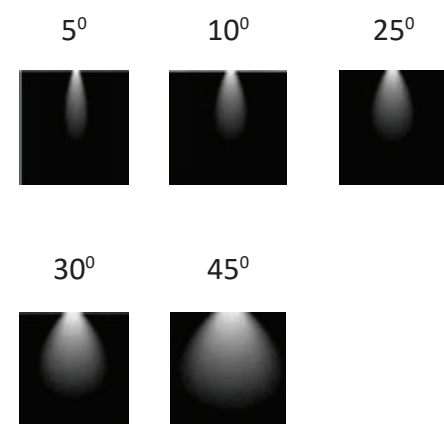

Different fixture colours available on request.

SPECIFICATION

Material : Ventiled powder coated Die cast Aluminum
with tempered glass & lens

Mounting : Surface Mount

Lumen flux : 4680-3600Lm

Rated Power : 36W

Color : WW/WW/NW

Dimesion : L-195XW-60XH-270mm

IP Rating : IP65

Driver : Internal

Operating Temp : -40°C ~ + 70°C

CRI : 85

BEAM ANGLE

ORDERING INFORMATION