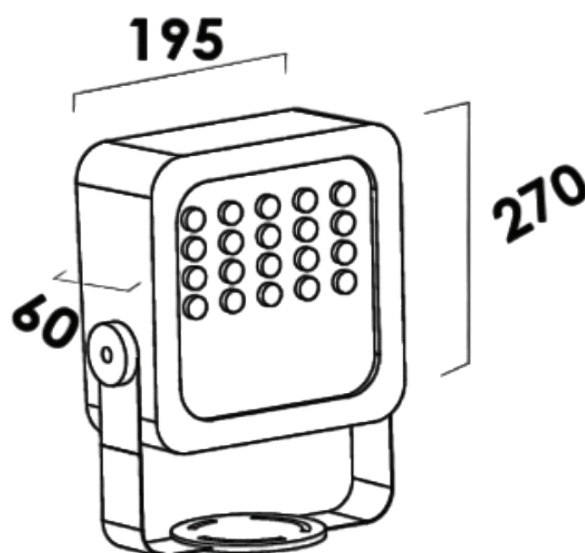

Facade/Projection Lights

Model : iLED 24-36 OL 12

PRODUCT DESCRIPTION

The Facade/Projection luminaires are in the range of 36w. Universal power supply/drivers with input range of 90 V to 305 V AC 50/60 Hz and PF >0.95. The material used is Ventilated powder coated die cast aluminum with tempered glass & reflector. It is ideal for sign, Building facade, accent, general security lighting etc.

Different fixture colours available on request.

SPECIFICATION

Material : Ventiled powder coated Die cast Aluminum
with tempered glass & lens

Mounting : Surface Mount

Lumen flux : 4680-3600Lm

Rated Power : 36W

Color : WW/WW/NW

Dimesion : L-195XW-60XH-270mm

IP Rating : IP65

Driver : Internal

Operating Temp : -40°C ~ + 70°C

CRI : 85

BEAM ANGLE

ORDERING INFORMATION