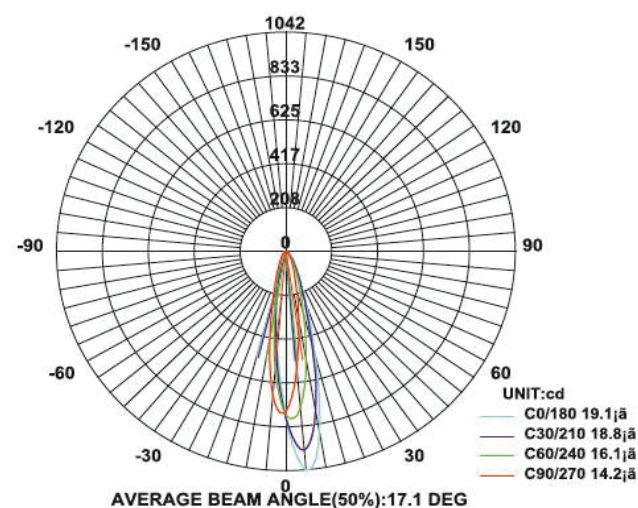

Facade/Projection Lights

Model : iLED 24-36 OL 12

PRODUCT DESCRIPTION

The Facade/Projection luminaires are in the range of 36w. Universal power supply/drivers with input range of 90 V to 305 V AC 50/60 Hz and PF >0.95. The material used is Ventilated powder coated die cast aluminum with tempered glass & reflector. It is ideal for sign, Building facade, accent, general security lighting etc.

Different fixture colours available on request.

SPECIFICATION

Material : Ventiled powder coated Die cast Aluminum
with tempered glass & lens

Mounting : Surface Mount

Lumen flux : 4680-3600Lm

Rated Power : 36W

Color : WW/WW/NW

Dimesion : L-195XW-60XH-270mm

IP Rating : IP65

Driver : Internal

Operating Temp : -40°C ~ + 70°C

CRI : 85

BEAM ANGLE

ORDERING INFORMATION