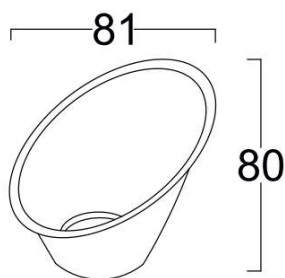

Front Removable Fitting Frame (SLEEK TRIM)

Model: ILED ST 503A-COB DOWNLIGHTS THIN FRAME

PRODUCT DESCRIPTION

The FR series Front removable recess mount Luminaire ideal, with out damaging the ceiling are made of aluminium and available in 10 W – 24 W. Universal power supply/drivers with input range of 90 V to 270 V AC 50/60 Hz and PF >0.96. It is ideal for hotel, showroom, office, auditorium & etc. *Different fixture colours available on request.*

SPECIFICATION

Type	: Non- Adjustable without light source
Material	: Aluminum die casting
Mounting	: Recess mount
Power	: 10 W
Voltage	: 90 – 270 V AC 50/60 Hz
Power Factor	: >0.96
Holder	: MR16
LED colors	: White 6000-6400 K Neutral White 4000-4500 K Warm White 2700-3000 K
Lumen Flux	: 120-140 lm/W (lumen efficacy: 160 -180 lm)
Dimension	: D-81 X H-90 mm
Cut out diameter	: 76 mm
Driver	: External
Operating Temp	: -40°C ~ + 70°C
CRI	: 85
IP Rating	: IP 20
Led used	: CREE ⇄
Dimmable Interface	: CASAMBI , Colour tunable (2700 K – 6000 K), DALI, Edge pulse/0/1-10 V dimming control (optional)