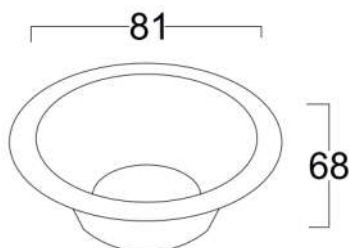

Front Removable Fitting Frame (SLEEK TRIM)

Model: ILED ST 502A

PRODUCT DESCRIPTION

The FR series Front removable recess mount Luminaire ideal, with out damaging the ceiling are made of aluminium and available in 10 W – 24 W.

Type	: Non- Adjustable without light source
Material	: Aluminum die casting
Mounting	: Recess mount
Power	: 10 W
Voltage	: 90 – 270 V AC 50/60 Hz
Power Factor	: >0.96
Holder	: MR16
LED colors	: White 6000-6400 K Neutral White 4000-4500 K Warm White 2700-3000 K
Lumen Flux	: 120-140 lm/W (lumen efficacy: 160 -180 lm)
Dimension	: D-81 X H-68 mm
Cut out diameter	: 76 mm
Driver	: External
Operating Temp	: -40°C ~ + 70°C
CRI	: 85
IP Rating	: IP 20
Led used	: CREE ⇄
Dimmable Interface	: CASAMBI , Colour tunable (2700 K – 6000 K), DALI, Edge pulse/0/1-10 V dimming control (optional)