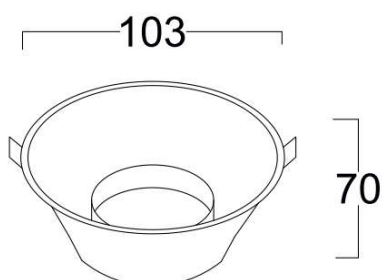

## Front Removable Fitting Frame (FR Series)

**Model:** iLED S-SCY105-Q-DEEP-FR SERIES

### PRODUCT DESCRIPTION

The FR series Front removable recess mount Luminaire ideal, with out damaging the ceiling are made of aluminium and available in 10 W – 24W. Universal power supply/drivers with input range of 90 V to 270 V AC 50/60 Hz and PF >0.96. It is ideal for hotel, showroom, office, auditorium & etc. *Different fixture colours available on request.*

### SPECIFICATION

|                    |   |
|--------------------|---|
| Type               | : Adjustable without light source   |
| Material           | : Aluminum die casting  |
| Mounting           | : Recess mount  |
| Power              | : 10 W  |
| Voltage            | : 90 – 270 V AC 50/60 Hz  |
| Power Factor       | : >0.96   |
| Holder             | : MR16  |
| LED colors         | : White 6000-6400 K<br>Neutral White 4000-4500 K<br>Warm White 2700-3000 K                                |
| Lumen Flux         | : 120-140 lm/W (lumen efficacy: 160 -180 lm)  |
| Dimension          | : D-103 X H-70 mm   |
| Cut out diameter   | : 93 mm   |
| Driver             | : External  |
| Operating Temp     | : -40°C ~ + 70°C  |
| CRI                | : 85  |
| IP Rating          | : IP 20   |
| Led used           | : <b>CREE</b> ⇄   |
| Dimmable Interface | : <b>CASAMBI</b> , Colour tunable (2700 K – 6000 K), DALI, Edge pulse/0/1-10 V dimming control (optional) |