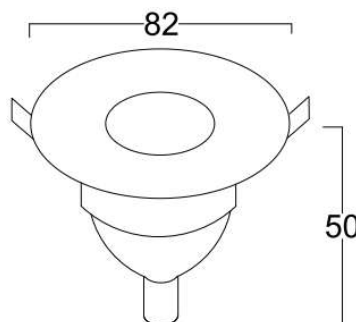

## Front Removable Fitting Frame IP 67

**Model:** ILED RRHX 001- FR SERIES

### PRODUCT DESCRIPTION

The FR series Front removable recess mount Luminaire ideal, with out damaging the ceiling are made of aluminium and available in 10 W – 24 W.  
 Universal power supply/drivers with input range of 90 V to 270 V AC 50/60 Hz and PF >0.96. It is ideal for water / steam prone areas in hotel, showroom, office, auditorium & etc.  
*Different fixture colours available on request.*

### SPECIFICATION

Type	: Non- Adjustable without light source
Material	: Aluminum die casting
Mounting	: Recess mount
Power	: 10 W
Voltage	: 90 – 270 V AC 50/60 Hz
Power Factor	: >0.96
Holder	: MR16
LED colors	: White 6000-6400 K Neutral White 4000-4500 K Warm White 2700-3000 K
Lumen Flux	: 120-140 lm/W (lumen efficacy: 160 -180 lm)
Dimension	: D- 113 X H-50 mm
Cut out diameter	: 89 mm
Driver	: External
Operating Temp	: -40°C ~ + 70°C
CRI	: 85
IP Rating	: IP 20
Led used	: <b>CREE</b> ⇄
Dimmable Interface	: <b>CASAMBI</b> , Colour tunable (2700 K – 6000 K), DALI, Edge pulse/0/1-10 V dimming control (optional)