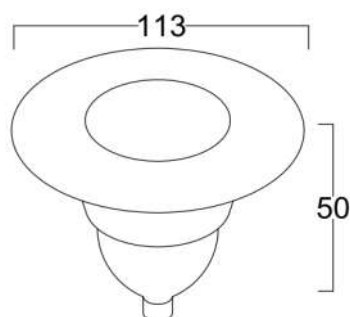

## Front Removable Fitting Frame (FR Series)

**Model:** ILED RRF X 001– FR SERIES

### PRODUCT DESCRIPTION

The FR series Front removable recess mount Luminaire ideal, with out damaging the ceiling are made of aluminium and available in 10 W – 24 W. Universal power supply/drivers with input range of 90 V to 270 V AC 50/60 Hz and PF >0.96. It is ideal for hotel, showroom, office, auditorium & etc. *Different fixture colours available on request.*

### SPECIFICATION

Type	: Non- Adjustable without light source
Material	: Aluminum die casting
Mounting	: Recess mount
Power	: 10 W
Voltage	: 90 – 270 V AC 50/60 Hz
Power Factor	: >0.96
Holder	: MR16
LED colors	: White 6000-6400 K Neutral White 4000-4500 K Warm White 2700-3000 K
Lumen Flux	: 120-140 lm/W (lumen efficacy: 160 -180 lm)
Dimension	: D-82 X H-40 mm
Cut out diameter	: 71 mm
Driver	: External
Operating Temp	: -40°C ~ + 70°C
CRI	: 85
IP Rating	: IP 20
Led used	: <b>CREE</b> ⇄
Dimmable Interface	: <b>CAS</b> <b>A</b> <b>M</b> <b>B</b> <b>I</b> , Colour tunable (2700 K – 6000 K), DALI, Edge pulse/0/1-10 V dimming control (optional)