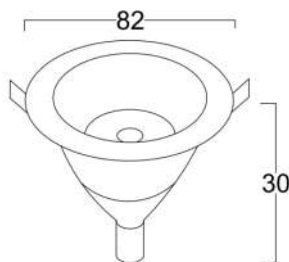

Front Removable Fitting Frame (FR Series)

Model: iLED RRF 1007A– FR SERIES

PRODUCT DESCRIPTION

The FR series Front removable recess mount Luminaire ideal, with out damaging the ceiling are made of aluminium and available in 10 W – 24W. Universal power supply/drivers with input range of 90 V to 270 V AC 50/60 Hz and PF >0.96. It is ideal for hotel, showroom, office, auditorium & etc. *Different fixture colours available on request.*

SPECIFICATION

Type	: Non- Adjustable without light source
Material	: Aluminum die casting
Mounting	: Recess mount
Power	: 10 W
Voltage	: 90 – 270 V AC 50/60 Hz
Power Factor	: >0.96
Holder	: MR16
LED colors	: White 6000-6400 K Neutral White 4000-4500 K Warm White 2700-3000 K
Lumen Flux	: 120-140 lm/W (lumen efficacy: 160 -180 lm)
Dimension	: D-82 X H-30 mm, D-102 X H-34 mm
Cut out diameter	: 65 mm, 81 mm
Driver	: External
Operating Temp	: -40°C ~ + 70°C
CRI	: 85
IP Rating	: IP 20
Led used	: CREE 
Dimmable Interface	: CASAMBI , Colour tunable (2700 K – 6000 K), DALI, Edge pulse/0/1-10 V dimming control (optional)