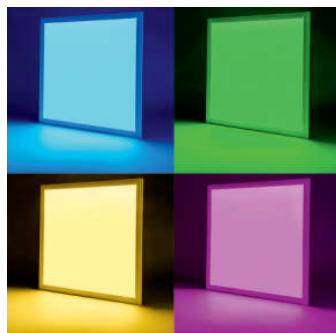

Panel Down Lights Milky (Back Lit)

Model: iLED LUMI PANEL FRAMELESS 10

PRODUCT DESCRIPTION

The panel down luminaire is made of optical acrylic and SMD LED depending on the fixture size it is available in 5 W and 10 W. Universal power supply/drivers with input range of 12V and 24V DC. It is ideal for hotel, showroom, home, office, theatres, auditorium, etc.
Different fixture colours available on request.

SPECIFICATION

Material	: Optical acrylic, SMD LED
Power consumption	: Working power 12V/24V
Power	: Max 5/10 W/ft
Voltage	: 110 – 240 V AC 50/60 Hz
Adapter	: 1 pcs adapter with DC plug
Power Factor	: >0.96
Type	: 3D-V cutting technology
LED colors	: On request
Lumen Flux	: 120-140 lm/W (lumen efficacy: 160 -180 lm)
Dimension	: Customised DMX lable
Driver	: Internal
Operating Temp	: -40°C ~ + 70°C
CRI	: 85
IP Rating	: IP 20
Led used	: CREE ⇄
Dimmable Interface	: CASAMBI , Colour tunable (2700 K – 6000 K), DALI, Edge pulse/0/1-10 V dimming control (optional)