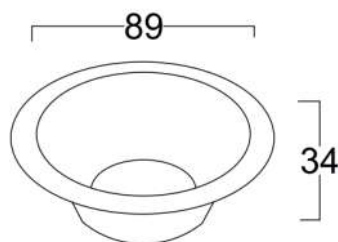

## Front Removable Fitting Frame (FR Series)

**Model:** iLED H-090F DEEP – FR SERIES

### PRODUCT DESCRIPTION

The FR series Front removable recess mount Luminaire ideal, with out damaging the ceiling are made of aluminium and available in 10 W – 24W. Universal power supply/drivers with input range of 90 V to 270 V AC 50/60 Hz and PF >0.96. It is ideal for hotel, showroom, office, auditorium & etc. *Different fixture colours available on request.*

### SPECIFICATION

Type	: Non- Adjustable without light source
Material	: Aluminum die casting
Mounting	: Recess mount
Power	: 10 W
Voltage	: 90 – 270 V AC 50/60 Hz
Power Factor	: >0.96
Holder	: MR16
LED colors	: White 6000-6400 K Neutral White 4000-4500 K Warm White 2700-3000 K
Lumen Flux	: 120-140 lm/W (lumen efficacy: 160 -180 lm)
Dimension	: D-89 X H-34 mm
Cut out diameter	: 70 mm
Driver	: External
Operating Temp	: -40°C ~ + 70°C
CRI	: 85
IP Rating	: IP 20
Led used	: <b>CREE</b> ⇄
Dimmable Interface	: <b>CASAMBI</b> , Colour tunable (2700 K – 6000 K), DALI, Edge pulse/0/1-10 V dimming control (optional)

### ORDERING INFORMATION

iLED	10	FR	W	WW	NW
Brand name	Rated Power	Front Removable	White	Warm White	Neutral White

The technical specifications may vary due to continuous improvement without prior notice.