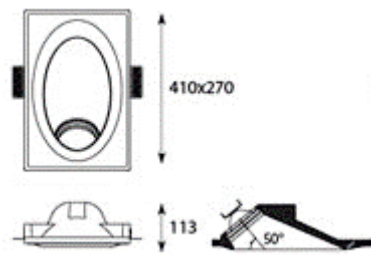

Designer Gypsum Light-Trimless

Model: iLED GPL XQ SR4001-13

PRODUCT DESCRIPTION

The Designer gypsum recessed mount luminaire is made of gypsum/plaster available in the range of 5 W – 20 W. Universal power supply/drivers with input range of 90 V to 270 V AC 50/60 Hz and PF >0.96 are provided. It is ideal for hotel, showroom, home, office, auditorium etc.

Different fixture colours available on request.

SPECIFICATION

Material	: Gypsum/ plaster milky diffuser & front removable
Mounting	: Recess mount
Power	: 5 W – 20 W
Voltage	: 90 – 270 V AC 50/60 Hz
Power Factor	: >0.96
LED colors	: White 6000-6400 K Neutral White 4000-4500 K Warm White 2700-3000 K
Lumen Flux	: 120-140 lm/W (lumen efficacy: 160 -180 lm)
Dimension	: L-410 X W-270 X H-123 mm
Cut Out Dimension	: L-415 X W-275 mm
Driver	: Internal
Operating Temp	: -40°C ~ + 70°C
CRI	: 85
IP Rating	: IP 20
Led used	: CREE ⇄
Dimmable Interface	: CAS▲MBI, Colour tunable (2700 K – 6000 K), DALI, Edge pulse/0/1-10 V dimming control (optional)

ORDERING INFORMATION

iLED		GPL	13	W	WW	NW
Brand name	Rated Power	Gypsum Light	Model No.	White	Warm White	Neutral White

The technical specifications may vary due to continuous improvement without prior notice.

*Logos of products and companies are used for reference

www.iled.in

iLED Lighting Systems Pvt Ltd
Chennai, Tamil Nadu, India 600096