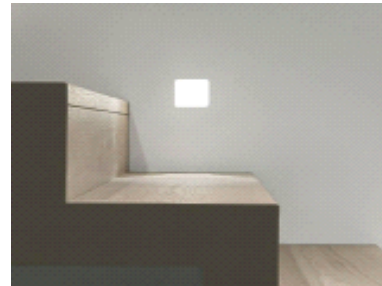

Designer Gypsum Light-Trimless

Model: iLED GPL XQ SR4001-13

PRODUCT DESCRIPTION

The Designer gypsum recessed mount luminaire is made of gypsum/plaster available in the range of 5 W – 20 W. Universal power supply/drivers with input range of 90 V to 270 V AC 50/60 Hz and PF >0.96 are provided. It is ideal for hotel, showroom, home, office, auditorium etc.

Different fixture colours available on request.

SPECIFICATION

Material	: Gypsum/ plaster milky diffuser & front removable
Mounting	: Recess mount
Power	: 5 W – 20 W
Voltage	: 90 – 270 V AC 50/60 Hz
Power Factor	: >0.96
LED colors	: White 6000-6400 K Neutral White 4000-4500 K Warm White 2700-3000 K
Lumen Flux	: 120-140 lm/W (lumen efficacy: 160 -180 lm)
Dimension	: L-410 X W-270 X H-123 mm
Cut Out Dimension	: L-415 X W-275 mm
Driver	: Internal
Operating Temp	: -40°C ~ + 70°C
CRI	: 85
IP Rating	: IP 20
Led used	: CREE ⇄
Dimmable Interface	: CAS▲MBI, Colour tunable (2700 K – 6000 K), DALI, Edge pulse/0/1-10 V dimming control (optional)

ORDERING INFORMATION

iLED		GPL	13	W	WW	NW
Brand name	Rated Power	Gypsum Light	Model No.	White	Warm White	Neutral White

The technical specifications may vary due to continuous improvement without prior notice.

*Logos of products and companies are used for reference

www.iled.in

iLED Lighting Systems Pvt Ltd
Chennai, Tamil Nadu, India 600096