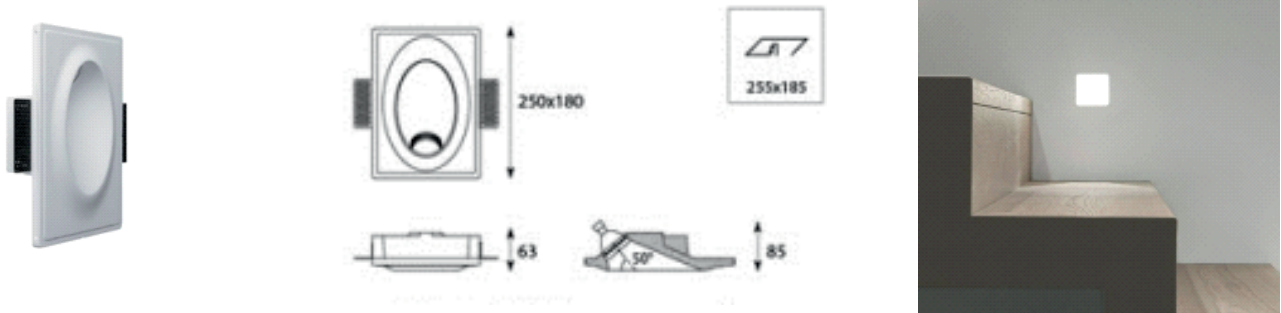

Designer Gypsum Light-Trimless

Model: iLED GPL XG SR3001-12

PRODUCT DESCRIPTION

The Designer gypsum recessed mount luminaire is made of gypsum/plaster available in the range of 5 W – 20 W. Universal power supply/drivers with input range of 90 V to 270 V AC 50/60 Hz and PF >0.96 are provided. It is ideal for hotel, showroom, home, office, auditorium etc.

Different fixture colours available on request.

SPECIFICATION

Material	: Gypsum/ plaster milky diffuser & front removable
Mounting	: Recess mount
Power	: 5 W – 20 W
Voltage	: 90 – 270 V AC 50/60 Hz
Power Factor	: >0.96
LED colors	: White 6000-6400 K Neutral White 4000-4500 K Warm White 2700-3000 K
Lumen Flux	: 120-140 lm/W (lumen efficacy: 160 -180 lm)
Dimension	: D-230 X H-150 mm
Cut Out Dimension	: D-235 mm
Driver	: Internal
Operating Temp	: -40°C ~ + 70°C
CRI	: 85
IP Rating	: IP 20
Led used	: CREE ⇄
Dimmable Interface	: CASAMBI , Colour tunable (2700 K – 6000 K), DALI, Edge pulse/0/1-10 V dimming control (optional)