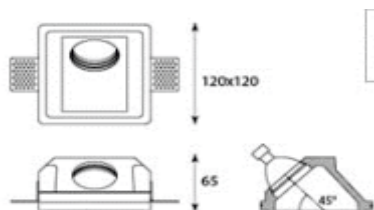

Designer Gypsum Light-Trimless

Model: iLED GPL XQ SR1001-14

PRODUCT DESCRIPTION

The Designer gypsum recessed mount luminaire is made of gypsum/plaster available in the range of 5 W – 20 W. Universal power supply/drivers with input range of 90 V to 270 V AC 50/60 Hz and PF >0.96 are provided. It is ideal for hotel, showroom, home, office, auditorium etc. *Different fixture colours available on request.*

SPECIFICATION

Material	: Gypsum/ plaster milky diffuser & front removable
Mounting	: Recess mount
Power	: 5 W – 20 W
Voltage	: 90 – 270 V AC 50/60 Hz
Power Factor	: >0.96
LED colors	: White 6000-6400 K Neutral White 4000-4500 K Warm White 2700-3000 K
Lumen Flux	: 120-140 lm/W (lumen efficacy: 160 -180 lm)
Dimension	: L-120 X W-120 X H-65 mm
Cut Out Dimension	: L-125 X W-125 mm
Driver	: Internal
Operating Temp	: -40°C ~ + 70°C
CRI	: 85
IP Rating	: IP 20
Led used	: CREE ⇄
Dimmable Interface	: CAS ▲ MBI , Colour tunable (2700 K – 6000 K), DALI, Edge pulse/0/1-10 V dimming control (optional)