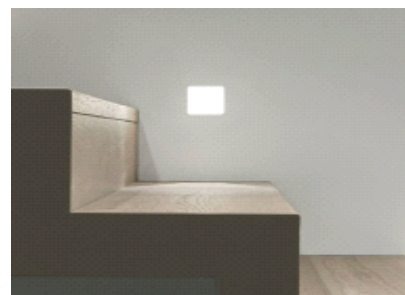

Designer Gypsum Light-Trimless

Model: iLED GPL XQ SR1001-14

PRODUCT DESCRIPTION

The Designer gypsum recessed mount luminaire is made of gypsum/plaster available in the range of 5 W – 20 W. Universal power supply/drivers with input range of 90 V to 270 V AC 50/60 Hz and PF >0.96 are provided. It is ideal for hotel, showroom, home, office, auditorium etc. *Different fixture colours available on request.*

SPECIFICATION

Material	: Gypsum/ plaster milky diffuser & front removable
Mounting	: Recess mount
Power	: 5 W – 20 W
Voltage	: 90 – 270 V AC 50/60 Hz
Power Factor	: >0.96
LED colors	: White 6000-6400 K Neutral White 4000-4500 K Warm White 2700-3000 K
Lumen Flux	: 120-140 lm/W (lumen efficacy: 160 -180 lm)
Dimension	: L-120 X W-120 X H-65 mm
Cut Out Dimension	: L-125 X W-125 mm
Driver	: Internal
Operating Temp	: -40°C ~ + 70°C
CRI	: 85
IP Rating	: IP 20
Led used	: CREE ⇄
Dimmable Interface	: CAS ▲ MBI , Colour tunable (2700 K – 6000 K), DALI, Edge pulse/0/1-10 V dimming control (optional)