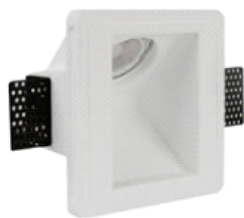

Designer Gypsum Light-Trimless

Model: iLED GPL XQ SR1001-14

PRODUCT DESCRIPTION

The Designer gypsum recessed mount luminaire is made of gypsum/plaster available in the range of 5 W – 20 W. Universal power supply/drivers with input range of 90 V to 270 V AC 50/60 Hz and PF >0.96 are provided. It is ideal for hotel, showroom, home, office, auditorium etc. *Different fixture colours available on request.*

SPECIFICATION

Material	: Gypsum/ plaster milky diffuser & front removable
Mounting	: Recess mount
Power	: 5 W – 20 W
Voltage	: 90 – 270 V AC 50/60 Hz
Power Factor	: >0.96
LED colors	: White 6000-6400 K Neutral White 4000-4500 K Warm White 2700-3000 K
Lumen Flux	: 120-140 lm/W (lumen efficacy: 160 -180 lm)
Dimension	: L-120 X W-120 X H-65 mm
Cut Out Dimension	: L-125 X W-125 mm
Driver	: Internal
Operating Temp	: -40°C ~ + 70°C
CRI	: 85
IP Rating	: IP 20
Led used	: CREE ⇄
Dimmable Interface	: CAS ▲ MBI , Colour tunable (2700 K – 6000 K), DALI, Edge pulse/0/1-10 V dimming control (optional)

ORDERING INFORMATION

iLED		GPL	14	W	WW	NW
Brand name	Rated Power	Gypsum Light	Model No.	White	Warm White	Neutral White

The technical specifications may vary due to continuous improvement without prior notice.