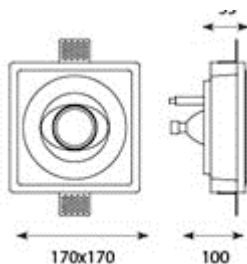

Designer Gypsum Light-Trimless

Model: iLED GPL TH SY2002-04

PRODUCT DESCRIPTION

The Designer gypsum recessed mount luminaire is made of gypsum/plaster available in the range of 5 W – 20 W. Universal power supply/drivers with input range of 90 V to 270 V AC 50/60 Hz and PF >0.96 are provided. It is ideal for hotel, showroom, home, office, auditorium etc. *Different fixture colours available on request.*

SPECIFICATION

Material	: Gypsum/ plaster with front removable & adjustable
Mounting	: Recess mount
Power	: 5 W – 20 W
Voltage	: 90 – 270 V AC 50/60 Hz
Power Factor	: >0.96
LED colors	: White 6000-6400 K Neutral White 4000-4500 K Warm White 2700-3000 K
Lumen Flux	: 120-140 lm/W (lumen efficacy: 160 -180 lm)
Dimension	: L-170 X W-170 X H-55 mm
Cut Out Dimension	: L-175 X W-175 mm
Clip Movement	: 12-24 mm
Driver	: Internal
Operating Temp	: -40°C ~ + 70°C
CRI	: 85
IP Rating	: IP 20
Led used	: CREE ⇄
Dimmable Interface	: CAS▲MBI, Colour tunable (2700 K – 6000 K), DALI, Edge pulse/0/1-10 V dimming control (optional)

ORDERING INFORMATION

iLED		GPL	04	W	WW	NW
Brand name	Rated Power	Gypsum Light	Model No.	White	Warm White	Neutral White

The technical specifications may vary due to continuous improvement without prior notice.

*Logos of products and companies are used for reference

www.iled.in

iLED Lighting Systems Pvt Ltd
Chennai, Tamil Nadu, India 600096