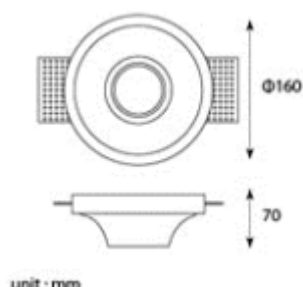

## Designer Gypsum Light-Trimless

**Model:** iLED GPL TH SR3012-11

### PRODUCT DESCRIPTION

The Designer gypsum recessed mount luminaire is made of gypsum/plaster available in the range of 5 W – 20 W. Universal power supply/drivers with input range of 90 V to 270 V AC 50/60 Hz and PF >0.96 are provided. It is ideal for hotel, showroom, home, office, auditorium etc. *Different fixture colours available on request.*

### SPECIFICATION

Material	: Gypsum/ plaster milky diffuser & front removable
Mounting	: Recess mount
Power	: 5 W – 20 W
Voltage	: 90 – 270 V AC 50/60 Hz
Power Factor	: >0.96
LED colors	: White 6000-6400 K Neutral White 4000-4500 K Warm White 2700-3000 K
Lumen Flux	: 120-140 lm/W (lumen efficacy: 160 -180 lm)
Dimension	: D-230 X H-150 mm
Cut Out Dimension	: D-235 mm
Driver	: Internal
Operating Temp	: -40°C ~ + 70°C
CRI	: 85
IP Rating	: IP 20
Led used	: <b>CREE</b> ⇄
Dimmable Interface	: <b>CASAMBI</b> , Colour tunable (2700 K – 6000 K), DALI, Edge pulse/0/1-10 V dimming control (optional)