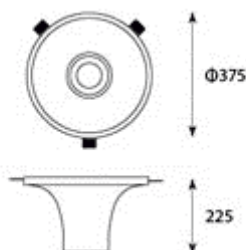

Designer Gypsum Light-Trimless

Model: iLED GPL TH SR3010-10

PRODUCT DESCRIPTION

The Designer gypsum recessed mount luminaire is made of gypsum/plaster available in the range of 5 W – 20 W. Universal power supply/drivers with input range of 90 V to 270 V AC 50/60 Hz and PF >0.96 are provided. It is ideal for hotel, showroom, home, office, auditorium etc.

Different fixture colours available on request.

SPECIFICATION

Material	: Gypsum/ plaster milky diffuser & front removable
Mounting	: Recess mount
Power	: 5 W – 20 W
Voltage	: 90 – 270 V AC 50/60 Hz
Power Factor	: >0.96
LED colors	: White 6000-6400 K Neutral White 4000-4500 K Warm White 2700-3000 K
Lumen Flux	: 120-140 lm/W (lumen efficacy: 160 -180 lm)
Dimension	: D-350 X H-120 mm
Cut Out Dimension	: D-350 mm
Driver	: Internal
Operating Temp	: -40°C ~ + 70°C
CRI	: 85
IP Rating	: IP 20
Led used	: CREE ⇄
Dimmable Interface	: CAS ▲ MBI, Colour tunable (2700 K – 6000 K), DALI, Edge pulse/0/1-10 V dimming control (optional)

ORDERING INFORMATION

Brand name	Rated Power	Gypsum Light	Model No.	White	Warm White	Neutral White

The technical specifications may vary due to continuous improvement without prior notice.

*Logos of products and companies are used for reference

www.iled.in

iLED Lighting Systems Pvt Ltd
Chennai, Tamil Nadu, India 600096