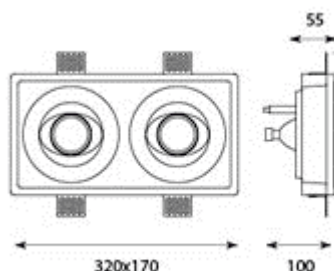

Designer Gypsum Light-Trimless

Model: iLED GPL TH S2Y2002-05

PRODUCT DESCRIPTION

The Designer gypsum recessed mount luminaire is made of gypsum/plaster available in the range of 5 W – 20 W. Universal power supply/drivers with input range of 90 V to 270 V AC 50/60 Hz and PF >0.96 are provided. It is ideal for hotel, showroom, home, office, auditorium etc.

Different fixture colours available on request.

SPECIFICATION

Material	: Gypsum/ plaster with front removable & adjustable
Mounting	: Recess mount
Power	: 5 W – 20 W
Voltage	: 90 – 270 V AC 50/60 Hz
Power Factor	: >0.96
LED colors	: White 6000-6400 K Neutral White 4000-4500 K Warm White 2700-3000 K
Lumen Flux	: 120-140 lm/W (lumen efficacy: 160 -180 lm)
Dimension	: L-320 X W-170 X H-55 mm
Cut Out Dimension	: L-325 X W-175 mm
Clip Movement	: 12-24 mm
Driver	: Internal
Operating Temp	: -40°C ~ + 70°C
CRI	: 85
IP Rating	: IP 20
Led used	: CREE ⇄
Dimmable Interface	: CAS ▲ MBI , Colour tunable (2700 K – 6000 K), DALI, Edge pulse/0/1-10 V dimming control (optional)