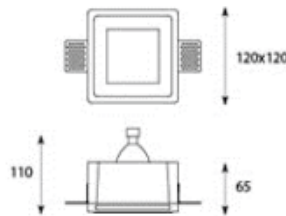

Designer Gypsum Light-Trimless

Model: iLED GPL TD SF1004-06

PRODUCT DESCRIPTION

The Designer gypsum recessed mount luminaire is made of gypsum/plaster available in the range of 5 W – 20 W. Universal power supply/drivers with input range of 90 V to 270 V AC 50/60 Hz and PF >0.96 are provided. It is ideal for hotel, showroom, home, office, auditorium etc. *Different fixture colours available on request.*

SPECIFICATION

Material	: Gypsum/ plaster milky diffuser & front removable
Mounting	: Recess mount
Power	: 5 W – 20 W
Voltage	: 90 – 270 V AC 50/60 Hz
Power Factor	: >0.96
LED colors	: White 6000-6400 K Neutral White 4000-4500 K Warm White 2700-3000 K
Lumen Flux	: 120-140 lm/W (lumen efficacy: 160 -180 lm)
Dimension	: L-120 X W-120 X H-65 mm
Cut Out Dimension	: L-125 X W-125 mm
Clip Movement	: 12-24 mm
Driver	: Internal
Operating Temp	: -40°C ~ + 70°C
CRI	: 85
IP Rating	: IP 20
Led used	: CREE ⇄
Dimmable Interface	: CAS▲AMBI, Colour tunable (2700 K – 6000 K), DALI, Edge pulse/0/1-10 V dimming control (optional)

ORDERING INFORMATION

Brand name	Rated Power	Gypsum Light	Model No.	White	Warm White	Neutral White

The technical specifications may vary due to continuous improvement without prior notice.

*Logos of products and companies are used for reference

www.iled.in

iLED Lighting Systems Pvt Ltd
Chennai, Tamil Nadu, India 600096