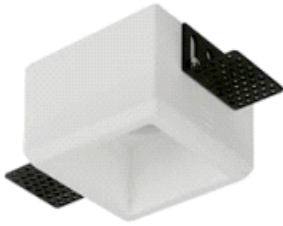

Designer Gypsum Light-Trimless

Model: iLED GPL TD SF1001-01

PRODUCT DESCRIPTION

The Designer gypsum recessed mount luminaire is made of gypsum/plaster available in the range of 5 W – 20 W. Universal power supply/drivers with input range of 90 V to 270 V AC 50/60 Hz and PF >0.96 are provided. It is ideal for hotel, showroom, home, office, auditorium etc. *Different fixture colours available on request.*

SPECIFICATION

Material	: Gypsum/ plaster with front removable
Mounting	: Recess mount
Power	: 5 W – 20 W
Voltage	: 90 – 270 V AC 50/60 Hz
Power Factor	: >0.96
LED colors	: White 6000-6400 K Neutral White 4000-4500 K Warm White 2700-3000 K
Lumen Flux	: 120-140 lm/W (lumen efficacy: 160 -180 lm)
Dimension	: L-80 X W-80 X H-55 mm
Cut Out Dimension	: L-85 X W-85 mm
Clip Movement	: 12-24 mm
Driver	: Internal
Operating Temp	: -40°C ~ + 70°C
CRI	: 85
IP Rating	: IP 20
Led used	: CREE ⇄
Dimmable Interface	: CASAMBI , Colour tunable (2700 K – 6000 K), DALI, Edge pulse/0/1-10 V dimming control (optional)

ORDERING INFORMATION

iLED		GPL	01	W	WW	NW
Brand name	Rated Power	Gypsum Light	Model No.	White	Warm White	Neutral White

The technical specifications may vary due to continuous improvement without prior notice.