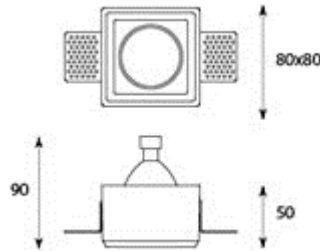

Designer Gypsum Light-Trimless

Model: iLED GPL TD SF1001-01

PRODUCT DESCRIPTION

The Designer gypsum recessed mount luminaire is made of gypsum/plaster available in the range of 5 W – 20 W. Universal power supply/drivers with input range of 90 V to 270 V AC 50/60 Hz and PF >0.96 are provided. It is ideal for hotel, showroom, home, office, auditorium etc. *Different fixture colours available on request.*

SPECIFICATION

Material	: Gypsum/ plaster with front removable
Mounting	: Recess mount
Power	: 5 W – 20 W
Voltage	: 90 – 270 V AC 50/60 Hz
Power Factor	: >0.96
LED colors	: White 6000-6400 K Neutral White 4000-4500 K Warm White 2700-3000 K
Lumen Flux	: 120-140 lm/W (lumen efficacy: 160 -180 lm)
Dimension	: L-80 X W-80 X H-55 mm
Cut Out Dimension	: L-85 X W-85 mm
Clip Movement	: 12-24 mm
Driver	: Internal
Operating Temp	: -40°C ~ + 70°C
CRI	: 85
IP Rating	: IP 20
Led used	: CREE ⇄
Dimmable Interface	: CASAMBI , Colour tunable (2700 K – 6000 K), DALI, Edge pulse/0/1-10 V dimming control (optional)