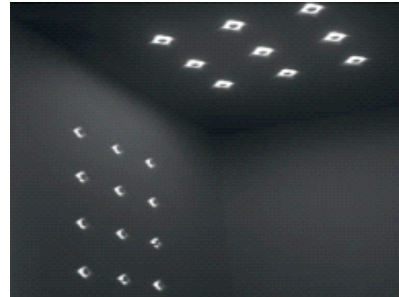

Designer Gypsum Light-Trimless

**Model:** iLED GPL QJ SR2001-18

**PRODUCT DESCRIPTION**

The Designer gypsum recessed mount luminaire is made of gypsum/plaster available in the range of 5 W – 20 W. Universal power supply/drivers with input range of 90 V to 270 V AC 50/60 Hz and PF >0.96 are provided. It is ideal for hotel, showroom, home, office, auditorium etc.

*Different fixture colours available on request.*

**SPECIFICATION**

Material	: Gypsum/ plaster milky diffuser & front removable
Mounting	: Recess mount
Power	: 5 W – 20 W
Voltage	: 90 – 270 V AC 50/60 Hz
Power Factor	: >0.96
LED colors	: White 6000-6400 K Neutral White 4000-4500 K Warm White 2700-3000 K
Lumen Flux	: 120-140 lm/W (lumen efficacy: 160 -180 lm)
Dimension	: L-190 X W-190 X H-42 mm
Cut Out Dimension	: L-195 X W-195 mm
Driver	: Internal
Operating Temp	: -40°C ~ + 70°C
CRI	: 85
IP Rating	: IP 20
Led used	: <b>CREE</b> ⇄
Dimmable Interface	: <b>CASAMBI</b> , Colour tunable (2700 K – 6000 K), DALI, Edge pulse/0/1-10 V dimming control (optional)