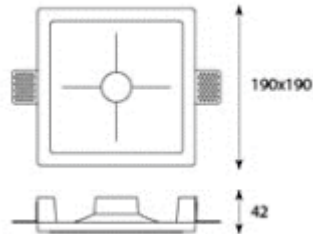

Designer Gypsum Light-Trimless

**Model:** iLED GPL QJ SR2001-18

**PRODUCT DESCRIPTION**

The Designer gypsum recessed mount luminaire is made of gypsum/plaster available in the range of 5 W – 20 W. Universal power supply/drivers with input range of 90 V to 270 V AC 50/60 Hz and PF >0.96 are provided. It is ideal for hotel, showroom, home, office, auditorium etc.

*Different fixture colours available on request.*

**SPECIFICATION**

Material	: Gypsum/ plaster milky diffuser & front removable
Mounting	: Recess mount
Power	: 5 W – 20 W
Voltage	: 90 – 270 V AC 50/60 Hz
Power Factor	: >0.96
LED colors	: White 6000-6400 K Neutral White 4000-4500 K Warm White 2700-3000 K
Lumen Flux	: 120-140 lm/W (lumen efficacy: 160 -180 lm)
Dimension	: L-190 X W-190 X H-42 mm
Cut Out Dimension	: L-195 X W-195 mm
Driver	: Internal
Operating Temp	: -40°C ~ + 70°C
CRI	: 85
IP Rating	: IP 20
Led used	: <b>CREE</b> ⇄
Dimmable Interface	: <b>CASAMBI</b> , Colour tunable (2700 K – 6000 K), DALI, Edge pulse/0/1-10 V dimming control (optional)