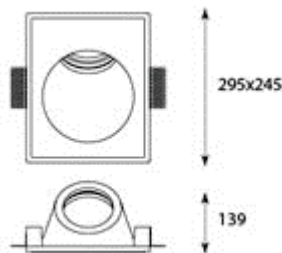

Designer Gypsum Light-Trimless

Model: iLED GPL QJ SR2003-17

PRODUCT DESCRIPTION

The Designer gypsum recessed mount luminaire is made of gypsum/plaster available in the range of 5 W – 20 W. Universal power supply/drivers with input range of 90 V to 270 V AC 50/60 Hz and PF >0.96 are provided. It is ideal for hotel, showroom, home, office, auditorium etc.

Different fixture colours available on request.

SPECIFICATION

Material	: Designer Gypsum/ plaster milky diffuser & front removable
Mounting	: Recess mount
Power	: 5 W – 20 W
Voltage	: 90 – 270 V AC 50/60 Hz
Power Factor	: >0.96
LED colors	: White 6000-6400 K Neutral White 4000-4500 K Warm White 2700-3000 K
Lumen Flux	: 120-140 lm/W (lumen efficacy: 160 -180 lm)
Dimension	: L-350 X W-290 X H-180 mm
Cut Out Dimension	: L-355 X W-295 mm
Driver	: Internal
Operating Temp	: -40°C ~ + 70°C
CRI	: 85
IP Rating	: IP 20
Led used	: CREE ⇄
Dimmable Interface	: CASAMBI , Colour tunable (2700 K – 6000 K), DALI, Edge pulse/0/1-10 V dimming control (optional)