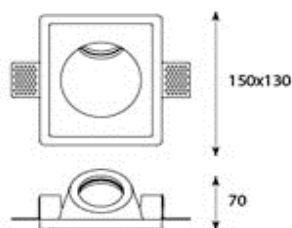

Designer Gypsum Light-Trimless

Model: iLED GPL QJ SR2002-16

PRODUCT DESCRIPTION

The Designer gypsum recessed mount luminaire is made of gypsum/plaster available in the range of 5 W – 20 W. Universal power supply/drivers with input range of 90 V to 270 V AC 50/60 Hz and PF >0.96 are provided. It is ideal for hotel, showroom, home, office, auditorium etc. *Different fixture colours available on request.*

SPECIFICATION

Material	: Designer Gypsum/ plaster milky diffuser & front removable
Mounting	: Recess mount
Power	: 5 W – 20 W
Voltage	: 90 – 270 V AC 50/60 Hz
Power Factor	: >0.96
LED colors	: White 6000-6400 K Neutral White 4000-4500 K Warm White 2700-3000 K
Lumen Flux	: 120-140 lm/W (lumen efficacy: 160 -180 lm)
Dimension	: L-250 X W-210 X H-80 mm
Cut Out Dimension	: L-255 X W-215 mm
Driver	: Internal
Operating Temp	: -40°C ~ + 70°C
CRI	: 85
IP Rating	: IP 20
Led used	: CREE ⇄
Dimmable Interface	: CASAMBI, Colour tunable (2700 K – 6000 K), DALI, Edge pulse/0/1-10 V dimming control (optional)

ORDERING INFORMATION

iLED		GPL	16	W	WW	NW
Brand name	Rated Power	Gypsum Light	Model No.	White	Warm White	Neutral White

The technical specifications may vary due to continuous improvement without prior notice.

*Logos of products and companies are used for reference

www.iled.in

iLED Lighting Systems Pvt Ltd
Chennai, Tamil Nadu, India 600096