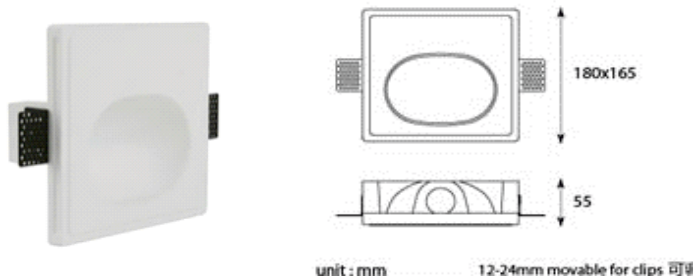

Designer Gypsum Light-Trimless

Model: iLED GPL QJ SR2001-15

PRODUCT DESCRIPTION

The Designer gypsum recessed mount luminaire is made of gypsum/plaster available in the range of 5 W – 20 W. Universal power supply/drivers with input range of 90 V to 270 V AC 50/60 Hz and PF >0.96 are provided. It is ideal for hotel, showroom, home, office, auditorium etc. *Different fixture colours available on request.*

SPECIFICATION

Material	: Designer Gypsum/ plaster milky diffuser & front removable
Mounting	: Recess mount
Power	: 5 W – 20 W
Voltage	: 90 – 270 V AC 50/60 Hz
Power Factor	: >0.96
LED colors	: White 6000-6400 K Neutral White 4000-4500 K Warm White 2700-3000 K
Lumen Flux	: 120-140 lm/W (lumen efficacy: 160 -180 lm)
Dimension	: L-180 X W-120 X H-55 mm
Cut Out Dimension	: L-185 X W-125 mm
Driver	: Internal
Operating Temp	: -40°C ~ + 70°C
CRI	: 85
IP Rating	: IP 20
Led used	: CREE ⇄
Dimmable Interface	: CASAMBI , Colour tunable (2700 K – 6000 K), DALI, Edge pulse/0/1-10 V dimming control (optional)

ORDERING INFORMATION

iLED		GPL	15	W	WW	NW
Brand name	Rated Power	Gypsum Light	Model No.	White	Warm White	Neutral White

The technical specifications may vary due to continuous improvement without prior notice.