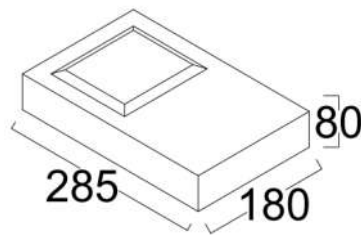

Wall Lights Outdoor

Model: iLED 10 FD014 OD 09 ECO

PRODUCT DESCRIPTION

The wall luminaire is made of die cast aluminium. It is available in 10 W and comes in various designs. Universal power supply/drivers with input range of 90 V to 305 V AC 50/60 Hz and PF >0.96. It is ideal for garden lights.

Different fixture colours available on request.

SPECIFICATION

Material	: Aluminium die cast with polycarbonate milky diffuser
Mounting	: Surface Mount
Power	: 10 W
Voltage	: 90 – 305 V AC 50/60 Hz
Power Factor	: >0.96
LED colors	: White 6000-6400 K Neutral White 4000-4500 K Warm White 2700-3000 K
Lumen Flux	: 120-140 lm/W (lumen efficacy: 160 -180 lm)
Dimension	: L-275 X W-182 X H-180 mm
Driver	: Internal
Operating Temp	: -40°C ~ + 70°C
CRI	: 85
IP Rating	: IP 65
Led used	: CREE ⇄
Dimmable Interface	: CASAMBI , Colour tunable (2700 K – 6000 K), DALI, Edge pulse/0/1-10 V dimming control (optional)