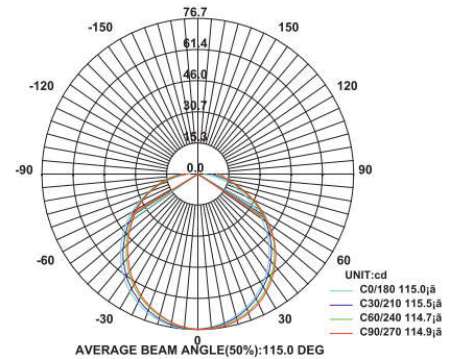

Wall Lights Outdoor

Model: iLED 10 FD014 OD 09 ECO

PRODUCT DESCRIPTION

The wall luminaire is made of die cast aluminium. It is available in 10 W and comes in various designs. Universal power supply/drivers with input range of 90 V to 305 V AC 50/60 Hz and PF >0.96. It is ideal for garden lights.

Different fixture colours available on request.

SPECIFICATION

Material	: Aluminium die cast with polycarbonate milky diffuser
Mounting	: Surface Mount
Power	: 10 W
Voltage	: 90 – 305 V AC 50/60 Hz
Power Factor	: >0.96
LED colors	: White 6000-6400 K Neutral White 4000-4500 K Warm White 2700-3000 K
Lumen Flux	: 120-140 lm/W (lumen efficacy: 160 -180 lm)
Dimension	: L-275 X W-182 X H-180 mm
Driver	: Internal
Operating Temp	: -40°C ~ + 70°C
CRI	: 85
IP Rating	: IP 65
Led used	: CREE ⇄
Dimmable Interface	: CASAMBI , Colour tunable (2700 K – 6000 K), DALI, Edge pulse/0/1-10 V dimming control (optional)

ORDERING INFORMATION

iLED	10	FD014	OD	09	W	WW	NW
Brand name	Rated Power		Outdoor	Model No.	White	Warm White	Neutral White

The technical specifications may vary due to continuous improvement without prior notice.