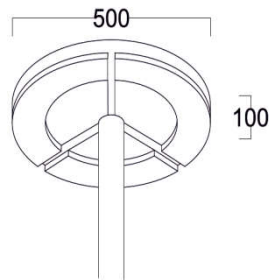

Garden Lights

Model: iLED 90/120 GL 08

PRODUCT DESCRIPTION

The garden luminaire is made of die cast aluminium with clear diffuser and it is available in 90 W and 120 W. Universal power supply/drivers with input range of 90 V to 270 V AC 50/60 Hz and PF >0.96. It is ideal for garden, gate lights etc.
Different fixture colours available on request.

SPECIFICATION

Material	: Ventilated powder coated aluminum with reflector & clear diffuser
Mounting	: Pole mount
Power	: 90/120 W
Voltage	: 90 – 270 V AC 50/60 Hz
Power Factor	: >0.96
LED colors	: White 6000-6400 K Neutral White 4000-4500 K Warm White 2700-3000 K
Lumen Flux	: 120-140 lm/W (lumen efficacy: 160 -180 lm)
Dimension	: D-500 X H-100 mm
Driver	: External
Operating Temp	: -40°C ~ + 70°C
CRI	: 85
IP Rating	: IP 67
Led used	: CREE ⇄
Dimmable Interface	: CASAMBI , Colour tunable (2700 K – 6000 K), DALI, Edge pulse/0/1-10 V dimming control (optional)

ORDERING INFORMATION

iLED	90/120	GL	08	W	WW	NW
Brand Name	Rated Power	Garden Light	Model No.	White	Warm White	Neutral White

The technical specifications may vary due to continuous improvement without prior notice.