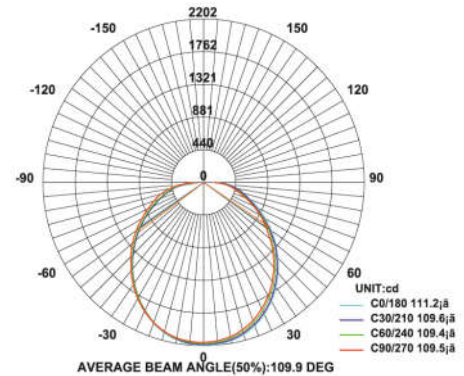

Garden Lights

Model: iLED 90/120 GL 08

PRODUCT DESCRIPTION

The garden luminaire is made of die cast aluminium with clear diffuser and it is available in 90 W and 120 W. Universal power supply/drivers with input range of 90 V to 270 V AC 50/60 Hz and PF >0.96. It is ideal for garden, gate lights etc.
Different fixture colours available on request.

SPECIFICATION

Material	: Ventilated powder coated aluminum with reflector & clear diffuser
Mounting	: Pole mount
Power	: 90/120 W
Voltage	: 90 – 270 V AC 50/60 Hz
Power Factor	: >0.96
LED colors	: White 6000-6400 K Neutral White 4000-4500 K Warm White 2700-3000 K
Lumen Flux	: 120-140 lm/W (lumen efficacy: 160 -180 lm)
Dimension	: D-500 X H-100 mm
Driver	: External
Operating Temp	: -40°C ~ + 70°C
CRI	: 85
IP Rating	: IP 67
Led used	: CREE ⇄
Dimmable Interface	: CASAMBI , Colour tunable (2700 K – 6000 K), DALI, Edge pulse/0/1-10 V dimming control (optional)

ORDERING INFORMATION

iLED	90/120	GL	08	W	WW	NW
Brand Name	Rated Power	Garden Light	Model No.	White	Warm White	Neutral White

The technical specifications may vary due to continuous improvement without prior notice.