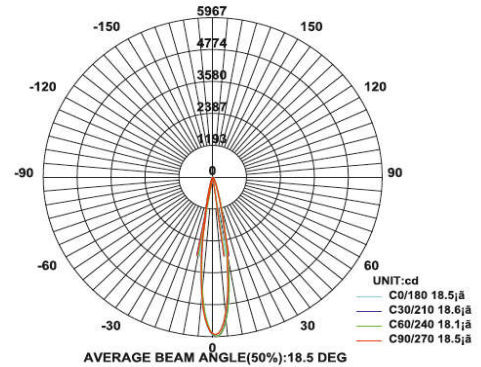

RECESS MOUNT FRAME LUMINAIRE

Model: ILED 9 RRF W/WW

PRODUCT DESCRIPTION

The recess mount luminaire is made of aluminium and available in 5-18 W. Universal power supply/drivers with input range of 90 V to 270 V AC 50/60 Hz and PF >0.96. It is ideal for hotel, showroom, office, auditorium etc.

Different fixture colours available on request.

SPECIFICATION

Type	: Non Removable
Material	: Aluminum die casting
Mounting	: Recess mount
Power	: 10 W
Voltage	: 90 – 270 V AC 50/60 Hz
Power Factor	: >0.96
LED colors	: White 6000-6400 K Neutral White 4000-4500 K Warm White 2700-3000 K
Lumen Flux	: 120-140 lm/W (lumen efficacy: 160 -180 lm)
Dimension	: L-120 X W-120 X H-125 mm
Cut-out Dimension	: 95 X 95 mm
Driver	: Internal
Operating Temp	: -40°C ~ + 70°C
CRI	: 85
IP Rating	: IP 20
Led used	: CREE ⇄
Dimmable Interface	: CASAMBI , Colour tunable (2700 K – 6000 K), DALI, Edge pulse/0/1-10 V dimming control (optional)

ORDERING INFORMATION

iLED	10	RRF	W	WW	NW
Brand name	Rated Power	Retrofit	White	Warm White	Neutral White

The technical specifications may vary due to continuous improvement without prior notice.

*Logos of products and companies are used for reference