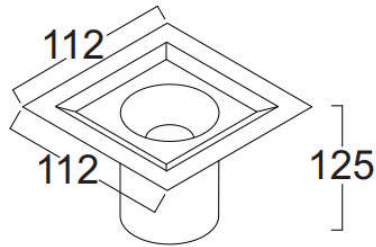

RECESS MOUNT FRAME LUMINAIRE

Model: ILED 9 RRF W/WW

PRODUCT DESCRIPTION

The recess mount luminaire is made of aluminium and available in 5-18 W. Universal power supply/drivers with input range of 90 V to 270 V AC 50/60 Hz and PF >0.96. It is ideal for hotel, showroom, office, auditorium etc.

Different fixture colours available on request.

SPECIFICATION

Type	: Non Removable
Material	: Aluminum die casting
Mounting	: Recess mount
Power	: 10 W
Voltage	: 90 – 270 V AC 50/60 Hz
Power Factor	: >0.96
LED colors	: White 6000-6400 K Neutral White 4000-4500 K Warm White 2700-3000 K
Lumen Flux	: 120-140 lm/W (lumen efficacy: 160 -180 lm)
Dimension	: L-120 X W-120 X H-125 mm
Cut-out Dimension	: 95 X 95 mm
Driver	: Internal
Operating Temp	: -40°C ~ + 70°C
CRI	: 85
IP Rating	: IP 20
Led used	: CREE ⇄
Dimmable Interface	: CASAMBI , Colour tunable (2700 K – 6000 K), DALI, Edge pulse/0/1-10 V dimming control (optional)