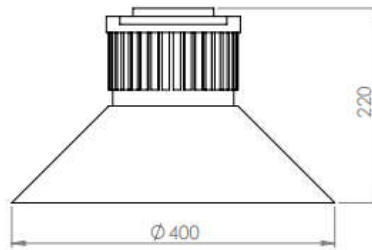

Hi Bay lights

Model: iLED 80 HB 002

PRODUCT DESCRIPTION

The hi bay luminaire is made Extrusion aluminium with reflective hood and milky diffuser. depending on the fixture size it is available in the range from 80W. Universal power supply/drivers with input range of 85 V to 270 V AC, 50/60 Hz and PF >0.96. It is ideal for factory, warehouse, yard, super market, conventional centre, etc.

Different fixture colours available on request.

SPECIFICATION

Material	: Extrusion aluminium with reflective hood & milky diffuser
Mounting	: Suspended
Power	: 80 W
Voltage	: 85 – 270 V AC 50/60 Hz
Power Factor	: >0.96
LED colors	: White 6000-6400 K Neutral White 4000-4500 K Warm White 2700-3000 K
Lumen Flux	: 120-140 lm/W (lumen efficacy: 160 -180 lm)
Dimension	: D-400 X H-220 mm(with clamp H-290)
Driver	: External
Operating Temp	: -40°C ~ + 70°C
CRI	: 85
IP Rating	: IP 67
Led used	: CREE ⇄
Dimmable Interface	: CASAMBI , Colour tunable (2700 K – 6000 K), DALI, Edge pulse/0/1-10 V dimming control (optional)

VARIANTS

MODEL	RATED POWERS	DIMENSION
iLED 80 HB 002	80 W	D-400XH-220 mm
iLED 120/150 HB 003	120/150 W	D-450XH-250Mmm D-480XH-325(WITH CLAMP H-390)
iLED 180/200 HB 004	180/200 W	D-330 X H-220 mm

ORDERING INFORMATION