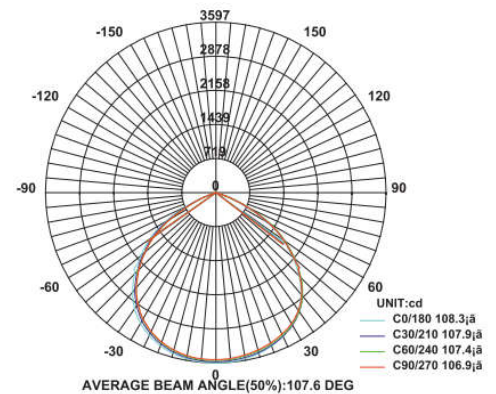

Hi Bay lights

Model: iLED 80 HB 002

PRODUCT DESCRIPTION

The hi bay luminaire is made Extrusion aluminium with reflective hood and milky diffuser. depending on the fixture size it is available in the range from 80W. Universal power supply/drivers with input range of 85 V to 270 V AC, 50/60 Hz and PF >0.96. It is ideal for factory, warehouse, yard, super market, conventional centre, etc.

Different fixture colours available on request.

SPECIFICATION

Material	: Extrusion aluminium with reflective hood & milky diffuser
Mounting	: Suspended
Power	: 80 W
Voltage	: 85 – 270 V AC 50/60 Hz
Power Factor	: >0.96
LED colors	: White 6000-6400 K Neutral White 4000-4500 K Warm White 2700-3000 K
Lumen Flux	: 120-140 lm/W (lumen efficacy: 160 -180 lm)
Dimension	: D-400 X H-220 mm(with clamp H-290)
Driver	: External
Operating Temp	: -40°C ~ + 70°C
CRI	: 85
IP Rating	: IP 67
Led used	: CREE ⇄
Dimmable Interface	: CASAMBI , Colour tunable (2700 K – 6000 K), DALI, Edge pulse/0/1-10 V dimming control (optional)

VARIANTS

MODEL	RATED POWERS	DIMENSION
iLED 80 HB 002	80 W	D-400XH-220 mm
iLED 120/150 HB 003	120/150 W	D-450XH-250Mmm D-480XH-325(WITH CLAMP H-390)
iLED 180/200 HB 004	180/200 W	D-330 X H-220 mm

ORDERING INFORMATION