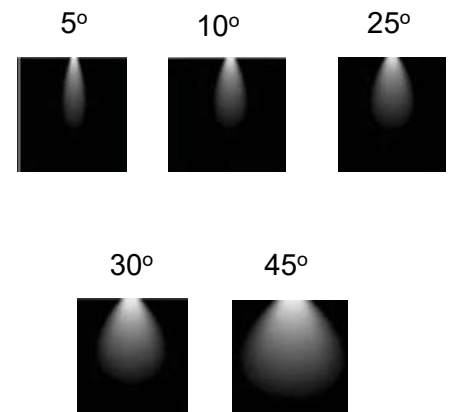

Track Lights

Model: iLED 8 TRL COB 08

PRODUCT DESCRIPTION

The track light luminaire is made of aluminium and it is available in the range of 10 W to 40 W. Universal power supply/drivers with input range of 90 V to 270 V AC 50/60 Hz and PF >0.96. It is ideal for hotel, apartments, textiles & jewellery etc. *Different fixture colours available on request.*

SPECIFICATION

Material	: Powder coated aluminum with toughened glass/honey comb with reflector
Power	: 8 W
Voltage	: 90 – 270 V AC 50/60 Hz
Power Factor	: >0.96
LED colors	: White 6000-6400 K Neutral White 4000-4500 K Warm White 2700-3000 K
Lumen Flux	: 120-140 lm/W (lumen efficacy: 160 -180 lm)
Dimension	: D-40 X H-90 mm
Driver	: Internal
Operating Temp	: -40°C ~ + 70°C
CRI	: 85
IP Rating	: IP 20
Led used	: CREE ⇄
Dimmable Interface	: CASAMBI , Colour tunable (2700 K – 6000 K), DALI, Edge pulse/0/1-10 V dimming control (optional)

BEAM ANGLE

ORDERING INFORMATION

iLED	8	TRL	08	W	WW	NW
Brand name	Rated Power	Track Light	Model No.	White	Warm White	Neutral White

The technical specifications may vary due to continuous improvement without prior notice.