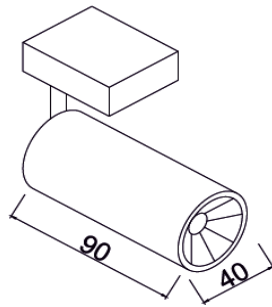

Track Lights

Model: iLED 8 TRL COB 08

PRODUCT DESCRIPTION

The track light luminaire is made of aluminium and it is available in the range of 10 W to 40 W. Universal power supply/drivers with input range of 90 V to 270 V AC 50/60 Hz and PF >0.96. It is ideal for hotel, apartments, textiles & jewellery etc. *Different fixture colours available on request.*

SPECIFICATION

Material	: Powder coated aluminum with toughened glass/honey comb with reflector
Power	: 8 W
Voltage	: 90 – 270 V AC 50/60 Hz
Power Factor	: >0.96
LED colors	: White 6000-6400 K Neutral White 4000-4500 K Warm White 2700-3000 K
Lumen Flux	: 120-140 lm/W (lumen efficacy: 160 -180 lm)
Dimension	: D-40 X H-90 mm
Driver	: Internal
Operating Temp	: -40°C ~ + 70°C
CRI	: 85
IP Rating	: IP 20
Led used	: CREE ⇄
Dimmable Interface	: CASAMBI , Colour tunable (2700 K – 6000 K), DALI, Edge pulse/0/1-10 V dimming control (optional)

BEAM ANGLE

ORDERING INFORMATION

iLED	8	TRL	08	W	WW	NW
Brand name	Rated Power	Track Light	Model No.	White	Warm White	Neutral White

The technical specifications may vary due to continuous improvement without prior notice.