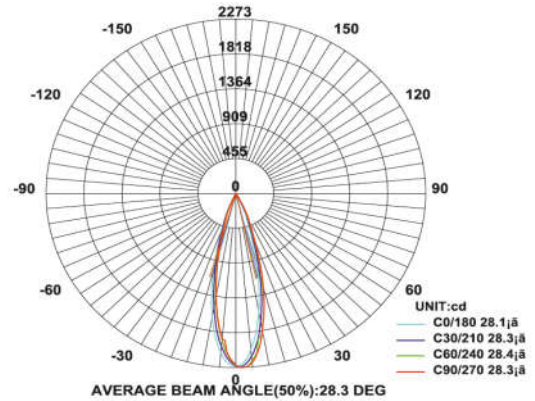

Track Lights

Model: iLED 8 TRL COB 08

PRODUCT DESCRIPTION

The track light luminaire is made of aluminium and it is available in the range of 10 W to 40 W. Universal power supply/drivers with input range of 90 V to 270 V AC 50/60 Hz and PF >0.96. It is ideal for hotel, apartments, textiles & jewellery etc. *Different fixture colours available on request.*

SPECIFICATION

Material	: Powder coated aluminum with toughened glass/honey comb with reflector
Power	: 8 W
Voltage	: 90 – 270 V AC 50/60 Hz
Power Factor	: >0.96
LED colors	: White 6000-6400 K Neutral White 4000-4500 K Warm White 2700-3000 K
Lumen Flux	: 120-140 lm/W (lumen efficacy: 160 -180 lm)
Dimension	: D-40 X H-90 mm
Driver	: Internal
Operating Temp	: -40°C ~ + 70°C
CRI	: 85
IP Rating	: IP 20
Led used	: CREE ⇄
Dimmable Interface	: CASAMBI , Colour tunable (2700 K – 6000 K), DALI, Edge pulse/0/1-10 V dimming control (optional)

BEAM ANGLE

ORDERING INFORMATION

iLED	8	TRL	08	W	WW	NW
Brand name	Rated Power	Track Light	Model No.	White	Warm White	Neutral White

The technical specifications may vary due to continuous improvement without prior notice.