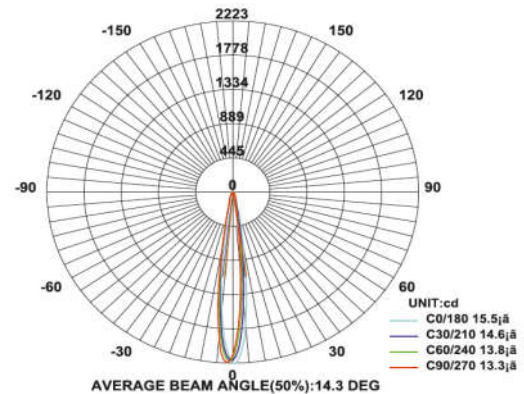

Mirror/Picture Lights

Model: iLED 8/12 ML 05

PRODUCT DESCRIPTION

The Mirror/Picture luminaire are in the range of 8 W and 12 W. Universal power supply/drivers with input range of 90 V to 305 V AC 50/60 Hz and PF >0.95. The material used is Stainless steel with wave shaped acrylic diffused light source. It can be used above the mirror/picture. *Different fixture colours available on request.*

SPECIFICATION

Material	: Stainless steel with wave shaped acrylic
Lumen Efficacy	: 160 – 180 lumens
Mounting	: Surface mount
Power	: 8W/12W
Voltage	: 90 V to 305 V AC 50/60 Hz
Power Factor	: >0.95
LED colors	: White 6000-6400 K Neutral White 4000-4500 K Warm White 2700-3000 K
Lumen Flux	: 120-140 lm/W
Dimension	: L-410 X W-95 X H-50mm
Driver	: Internal
Operating Temp	: -40°C ~ + 70°C
CRI	: 85
Led used	: CREE ⇄
Dimmable Interface	: CASAMBI , Colour tunable (2700 K – 6000 K), DALI, Edge pulse/0/1-10 V dimming control (optional)

ORDERING INFORMATION

iLED	8/12	ML	05	W	WW	NW
Brand name	Rated Power	Mirror Light	Model No.	White	Warm White	Neutral White

The technical specifications may vary due to continuous improvement without prior notice.