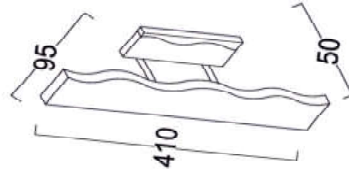

Mirror/Picture Lights

Model: iLED 8/12 ML 05

PRODUCT DESCRIPTION

The Mirror/Picture luminaire are in the range of 8 W and 12 W. Universal power supply/drivers with input range of 90 V to 305 V AC 50/60 Hz and PF >0.95. The material used is Stainless steel with wave shaped acrylic diffused light source. It can be used above the mirror/picture. *Different fixture colours available on request.*

SPECIFICATION

Material	: Stainless steel with wave shaped acrylic
Lumen Efficacy	: 160 – 180 lumens
Mounting	: Surface mount
Power	: 8W/12W
Voltage	: 90 V to 305 V AC 50/60 Hz
Power Factor	: >0.95
LED colors	: White 6000-6400 K Neutral White 4000-4500 K Warm White 2700-3000 K
Lumen Flux	: 120-140 lm/W
Dimension	: L-410 X W-95 X H-50mm
Driver	: Internal
Operating Temp	: -40°C ~ + 70°C
CRI	: 85
Led used	: CREE ⇄
Dimmable Interface	: CASAMBI , Colour tunable (2700 K – 6000 K), DALI, Edge pulse/0/1-10 V dimming control (optional)