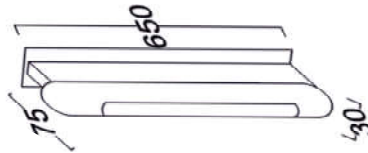

Mirror/Picture Lights

Model: iLED 8/12 ML 04

PRODUCT DESCRIPTION

The Mirror/Picture luminaire are in the range of 8 W and 12 W. Universal power supply/drivers with input range of 90 V to 305 V AC 50/60 Hz and PF >0.95. The material used is Ventilated aluminum with milky diffuser. It can be used above the mirror/picture..

Different fixture colours available on request.

SPECIFICATION

Material	: Ventilated aluminum with milky diffuser
Lumen Efficacy	: 160 – 180 lumens
Mounting	: Surface mount
Power	: 8W/12W
Voltage	: 90 V to 305 V AC 50/60 Hz
Power Factor	: >0.95
LED colors	: White 6000-6400 K Neutral White 4000-4500 K Warm White 2700-3000 K
Lumen Flux	: 120-140 lm/W
Dimension	: L-650 X W-75 X H-30mm W-70/H-34mm
Driver	: Internal
Operating Temp	: -40°C ~ + 70°C
CRI	: 85
Led used	: CREE ⇄
Dimmable Interface	: CASAMBI , Colour tunable (2700 K – 6000 K), DALI, Edge pulse/0/1-10 V dimming control (optional)

ORDERING INFORMATION

iLED	8/12	ML	04	W	WW	NW
Brand name	Rated Power	Mirror Light	Model No.	White	Warm White	Neutral White

The technical specifications may vary due to continuous improvement without prior notice.