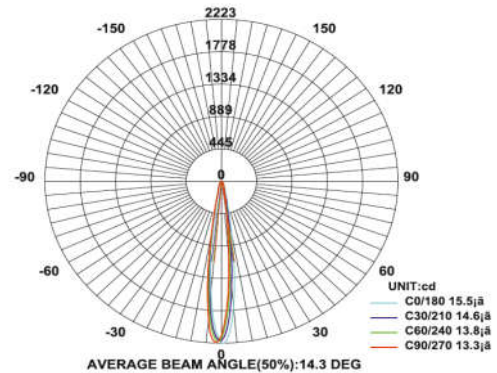

Mirror/Picture Lights

Model: iLED 8/12 ML 04

PRODUCT DESCRIPTION

The Mirror/Picture luminaire are in the range of 8 W and 12 W. Universal power supply/drivers with input range of 90 V to 305 V AC 50/60 Hz and PF >0.95. The material used is Ventilated aluminum with milky diffuser. It can be used above the mirror/picture..

Different fixture colours available on request.

SPECIFICATION

Material	: Ventilated aluminum with milky diffuser
Lumen Efficacy	: 160 – 180 lumens
Mounting	: Surface mount
Power	: 8W/12W
Voltage	: 90 V to 305 V AC 50/60 Hz
Power Factor	: >0.95
LED colors	: White 6000-6400 K Neutral White 4000-4500 K Warm White 2700-3000 K
Lumen Flux	: 120-140 lm/W
Dimension	: L-650 X W-75 X H-30mm W-70/H-34mm
Driver	: Internal
Operating Temp	: -40°C ~ + 70°C
CRI	: 85
Led used	: CREE ⇄
Dimmable Interface	: CASAMBI , Colour tunable (2700 K – 6000 K), DALI, Edge pulse/0/1-10 V dimming control (optional)

ORDERING INFORMATION

iLED	8/12	ML	04	W	WW	NW
Brand name	Rated Power	Mirror Light	Model No.	White	Warm White	Neutral White

The technical specifications may vary due to continuous improvement without prior notice.