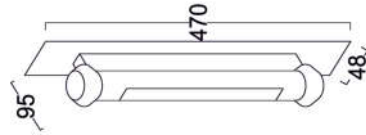

Mirror/Picture Lights

Model: iLED 8 ML 03

PRODUCT DESCRIPTION

The Mirror/Picture luminaire is in the range of 8 W. Universal power supply/drivers with input range of 90 V to 305 V AC, 50/60 Hz and PF >0.95. The material used is stainless steel with milky diffuser. It can be used above the mirror/picture.
Different fixture colours available on request.

SPECIFICATION

Material	: stainless steel with milky diffuser
Lumen Efficacy	: 160 – 180 lumens
Mounting	: Surface mount
Power	: 8W
Voltage	: 90 V to 305 V AC, 50/60 Hz
Power Factor	: >0.95
LED colors	: White 6000-6400 K Neutral White 4000-4500 K Warm White 2700-3000 K
Lumen Flux	: 120-140 lm/W
Dimension	: L-470 X W-95 X H-48mm
Driver	: Internal
Operating Temp	: -40°C ~ + 70°C
CRI	: 85
Led used	: CREE ⇄
Dimmable Interface	: CASAMBI, Colour tunable (2700 K – 6000 K), DALI, Edge pulse/0/1-10 V dimming control (optional)

ORDERING INFORMATION

iLED	8	ML	03	W	WW	NW
Brand name	Rated Power	Mirror Light	Model No.	White	Warm White	Neutral White

The technical specifications may vary due to continuous improvement without prior notice.

*Logos of products and companies are used for reference

www.iled.in

iLED Lighting Systems Pvt Ltd
Chennai, Tamil Nadu, India 600096