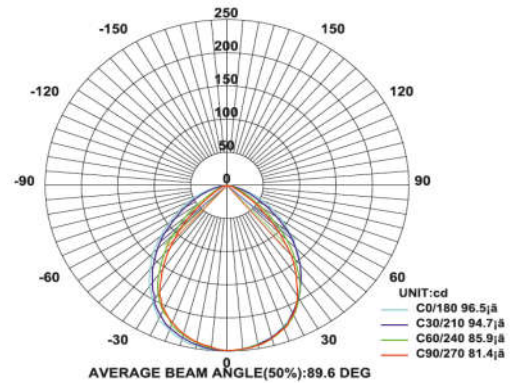

Mirror/Picture Lights

Model: iLED 8 ML 03

PRODUCT DESCRIPTION

The Mirror/Picture luminaire is in the range of 8 W. Universal power supply/drivers with input range of 90 V to 305 V AC, 50/60 Hz and PF >0.95. The material used is stainless steel with milky diffuser. It can be used above the mirror/picture.
Different fixture colours available on request.

SPECIFICATION

Material	: stainless steel with milky diffuser
Lumen Efficacy	: 160 – 180 lumens
Mounting	: Surface mount
Power	: 8W
Voltage	: 90 V to 305 V AC, 50/60 Hz
Power Factor	: >0.95
LED colors	: White 6000-6400 K Neutral White 4000-4500 K Warm White 2700-3000 K
Lumen Flux	: 120-140 lm/W
Dimension	: L-470 X W-95 X H-48mm
Driver	: Internal
Operating Temp	: -40°C ~ + 70°C
CRI	: 85
Led used	: CREE ⇄
Dimmable Interface	: CASAMBI, Colour tunable (2700 K – 6000 K), DALI, Edge pulse/0/1-10 V dimming control (optional)

ORDERING INFORMATION

iLED	8	ML	03	W	WW	NW
Brand name	Rated Power	Mirror Light	Model No.	White	Warm White	Neutral White

The technical specifications may vary due to continuous improvement without prior notice.

*Logos of products and companies are used for reference

www.iled.in

iLED Lighting Systems Pvt Ltd
Chennai, Tamil Nadu, India 600096