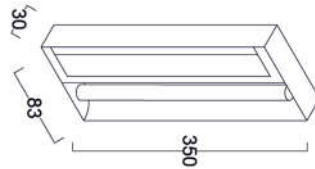

Mirror/Picture Lights

Model: iLED 8 ML 01

PRODUCT DESCRIPTION

The Mirror/Picture luminaire are in the range of 8 W . Universal power supply/drivers with input range of 90 V to 305 V AC 50/60 Hz and PF >0.95. The material used is Ventilated aluminum with glass. It can be used above the mirror/picture.

Different fixture colours available on request.

SPECIFICATION

Material	: Ventilated aluminum with glass
Lumen Efficacy	: 160 – 180 lumens
Mounting	: Surface mount
Power	: 8W
Voltage	: 90 V to 305 V AC 50/60 Hz
Power Factor	: >0.95
LED colors	: White 6000-6400 K Neutral White 4000-4500 K Warm White 2700-3000 K
Lumen Flux	: 120-140 lm/W
Dimension	: L-350 X W-83 X H-30mm L-337
Driver	: Internal
Operating Temp	: -40°C ~ + 70°C
CRI	: 85
IP Rating	: IP 20
Led used	: CREE ⇄
Dimmable Interface	: CASAMBI , Colour tunable (2700 K – 6000 K), DALI, Edge pulse/0/1-10 V dimming control (optional)

VARIANTS

MODEL	RATED POWER	DIMENSION
iLED 12 ML 02	12 W	L-485 X W-85 X H-30mm W-89

ORDERING INFORMATION

iLED	8	ML	01	W	WW	NW
Brand name	Rated Power	Mirror Light	Model No.	White	Warm White	Neutral White

The technical specifications may vary due to continuous improvement without prior notice.