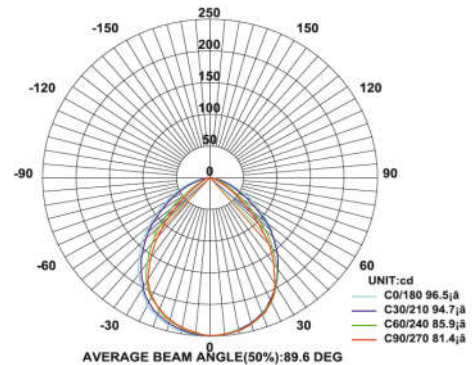

Mirror/Picture Lights

Model: iLED 8 ML 01

PRODUCT DESCRIPTION

The Mirror/Picture luminaire are in the range of 8 W . Universal power supply/drivers with input range of 90 V to 305 V AC 50/60 Hz and PF >0.95. The material used is Ventilated aluminum with glass. It can be used above the mirror/picture.

Different fixture colours available on request.

SPECIFICATION

Material	: Ventilated aluminum with glass
Lumen Efficacy	: 160 – 180 lumens
Mounting	: Surface mount
Power	: 8W
Voltage	: 90 V to 305 V AC 50/60 Hz
Power Factor	: >0.95
LED colors	: White 6000-6400 K Neutral White 4000-4500 K Warm White 2700-3000 K
Lumen Flux	: 120-140 lm/W
Dimension	: L-350 X W-83 X H-30mm L-337
Driver	: Internal
Operating Temp	: -40°C ~ + 70°C
CRI	: 85
IP Rating	: IP 20
Led used	: CREE ⇄
Dimmable Interface	: CASAMBI , Colour tunable (2700 K – 6000 K), DALI, Edge pulse/0/1-10 V dimming control (optional)

VARIANTS

MODEL	RATED POWER	DIMENSION
iLED 12 ML 02	12 W	L-485 X W-85 X H-30mm W-89

ORDERING INFORMATION

iLED	8	ML	01	W	WW	NW
Brand name	Rated Power	Mirror Light	Model No.	White	Warm White	Neutral White

The technical specifications may vary due to continuous improvement without prior notice.