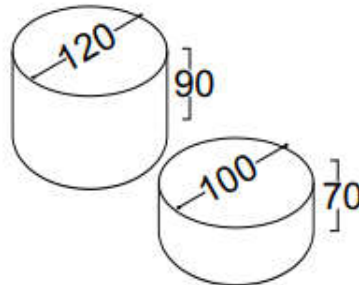

Surface Mount Down Lights

Model: iLED 7/12/15 SM RDL 17

PRODUCT DESCRIPTION

This surface mount luminaire is in the range of 3 W, 6W, 7W, ,12W and15W. Universal power supply/drivers with input range of 90 V to 305 VAC 50/60 Hz and PF >0.95. The material used is ventilated **aluminum die cast with high transitive milky diffuser**.It is ideal for hotel, showroom, home, office, auditorium etc.

SPECIFICATION

Material	: Ventilated aluminum die cast with high transitive milky diffuser
Lumen Efficacy	: 160 – 180 lumens
Mounting	: Surface mount
Power	: 7/12/15 W
Voltage	: 90 – 305 VAC 50/60 Hz
Power Factor	: >0.95
LED colors	: White 6000-6400 K Neutral White 4000-4500 K Warm White 2700-3000 K
Lumen Flux	: 120-140 lm/W
Light angle	: 5°, 10°, 15°, 25°, 30°, 45° & 60°
Dimension	: W-75 X H-60 mm-7W W-100 X H-70 mm-12W W-120 X H-90 mm-15W
Driver	: Internal
Operating Temp	: -40°C ~ + 70°C
CRI	: >85
IP Rating	: IP 67
Led used	: CREE
Dimmable Interface	: CASAMBI, Colour tunable (2700 K – 6000 K), DALI, Edge pulse/0/1-10 V dimming control (optional)

ORDERING INFORMATION

iLED	7/12/15	SM RDL	17	W	WW	NW

Brand name	Rated Power	Surface Mount Round Down Light	Model No.	White	Warm White	Neutral White

The technical specifications may vary due to continuous improvement without prior notice.

*Logos of products and companies are used for reference

www.iled.in

iLED Lighting Systems Pvt Ltd
Chennai, Tamil Nadu, India 600096