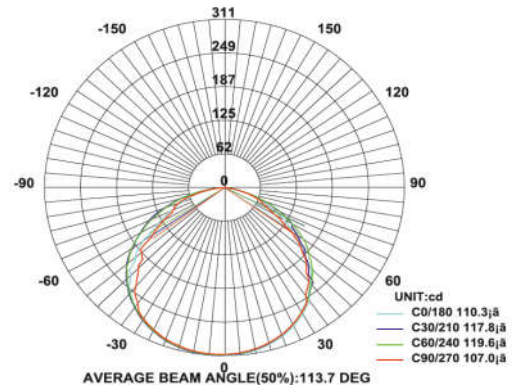

Surface Mount Down Lights

Model: iLED 7/12/15 SM RDL 17

PRODUCT DESCRIPTION

This surface mount luminaire is in the range of 3 W, 6W, 7W, ,12W and15W. Universal power supply/drivers with input range of 90 V to 305 VAC 50/60 Hz and PF >0.95. The material used is ventilated **aluminum die cast with high transitive milky diffuser**.It is ideal for hotel, showroom, home, office, auditorium etc.

SPECIFICATION

Material	: Ventilated aluminum die cast with high transitive milky diffuser
Lumen Efficacy	: 160 – 180 lumens
Mounting	: Surface mount
Power	: 7/12/15 W
Voltage	: 90 – 305 VAC 50/60 Hz
Power Factor	: >0.95
LED colors	: White 6000-6400 K Neutral White 4000-4500 K Warm White 2700-3000 K
Lumen Flux	: 120-140 lm/W
Light angle	: 5°, 10°, 15°, 25°, 30°, 45° & 60°
Dimension	: W-75 X H-60 mm-7W W-100 X H-70 mm-12W W-120 X H-90 mm-15W
Driver	: Internal
Operating Temp	: -40°C ~ + 70°C
CRI	: >85
IP Rating	: IP 67
Led used	: CREE
Dimmable Interface	: CASAMBI, Colour tunable (2700 K – 6000 K), DALI, Edge pulse/0/1-10 V dimming control (optional)

ORDERING INFORMATION

iLED	7/12/15	SM RDL	17	W	WW	NW

Brand name	Rated Power	Surface Mount Round Down Light	Model No.	White	Warm White	Neutral White

The technical specifications may vary due to continuous improvement without prior notice.

*Logos of products and companies are used for reference

www.iled.in

iLED Lighting Systems Pvt Ltd
Chennai, Tamil Nadu, India 600096