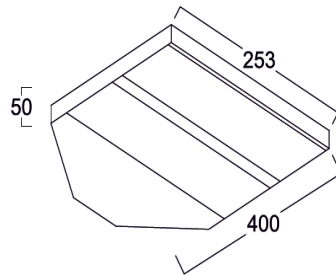

Street Lights

Model: iLED 72 ST 1712

PRODUCT DESCRIPTION

The Street luminaire are in the range of 36W, 72W, 108W and 144 W. Universal power supply/drivers with input range of 90 V to 305 V AC 50/60 Hz and PF >0.95 . The material used is Ventilated powder coated aluminum with wide aero angle lens. It is ideal for street/road, pathway, garden, stadium, etc.

Different fixture colours available on request.

SPECIFICATION

Material	: Ventilated powder coated aluminum with wide aero angle lens
Lumen Efficacy	: 160 – 180 lumens
Mounting	: Aluminium / GI pole
Power	: 72 W
Voltage	: 90 V to 305 V AC 50/60 Hz
Power Factor	: >0.95
LED colors	: White 6000-6400 K Neutral White 4000-4500 K Warm White 2700-3000 K
Lumen Flux	: 120-140 lm/W
Dimension	: L-400 X H-50 X W-253 mm
Angle	: 80o/145o
Driver	: Surge 10 KVA (external)
Operating Temp	: -40°C ~ + 70°C
CRI	: 85
IP Rating	: IP 65/67
Led used	: CREE ⇄
Dimmable Interface	: CASAMBI, Colour tunable (2700 K – 6000 K), DALI, Edge pulse/0/1-10 V dimming control (optional)

ORDERING INFORMATION

iLED	72	ST	1712	W	WW	NW
Brand name	Rated Power	Street Light	Model No.	White	Warm White	Neutral White

The technical specifications may vary due to continuous improvement without prior notice.

*Logos of products and companies are used for reference

www.iled.in

iLED Lighting Systems Pvt Ltd
Chennai, Tamil Nadu, India 600096