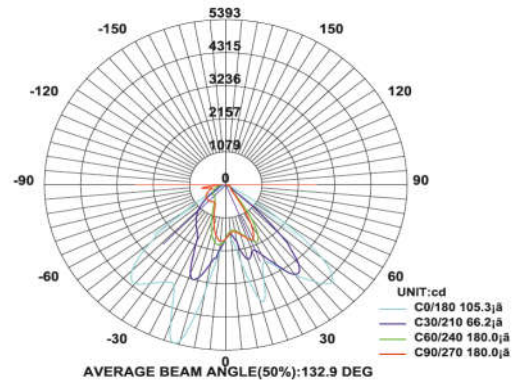

Street Lights

Model: iLED 72 ST 1712

PRODUCT DESCRIPTION

The Street luminaire are in the range of 36W, 72W, 108W and 144 W. Universal power supply/drivers with input range of 90 V to 305 V AC 50/60 Hz and PF >0.95 . The material used is Ventilated powder coated aluminum with wide aero angle lens. It is ideal for street/road, pathway, garden, stadium, etc.

Different fixture colours available on request.

SPECIFICATION

Material	: Ventilated powder coated aluminum with wide aero angle lens
Lumen Efficacy	: 160 – 180 lumens
Mounting	: Aluminium / GI pole
Power	: 72 W
Voltage	: 90 V to 305 V AC 50/60 Hz
Power Factor	: >0.95
LED colors	: White 6000-6400 K Neutral White 4000-4500 K Warm White 2700-3000 K
Lumen Flux	: 120-140 lm/W
Dimension	: L-400 X H-50 X W-253 mm
Angle	: 80o/145o
Driver	: Surge 10 KVA (external)
Operating Temp	: -40°C ~ + 70°C
CRI	: 85
IP Rating	: IP 65/67
Led used	: CREE ⇄
Dimmable Interface	: CASAMBI, Colour tunable (2700 K – 6000 K), DALI, Edge pulse/0/1-10 V dimming control (optional)

ORDERING INFORMATION

iLED	72	ST	1712	W	WW	NW
Brand name	Rated Power	Street Light	Model No.	White	Warm White	Neutral White

The technical specifications may vary due to continuous improvement without prior notice.

*Logos of products and companies are used for reference

www.iled.in

iLED Lighting Systems Pvt Ltd
Chennai, Tamil Nadu, India 600096