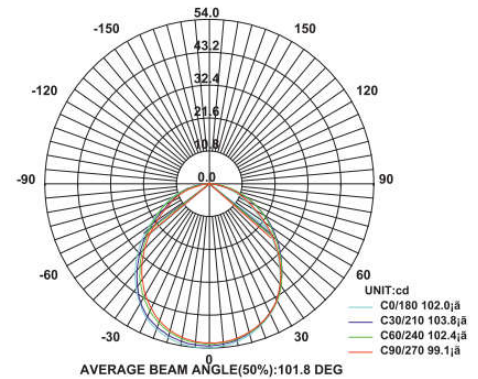

Panel Down Lights Milky (Back Lit)

Model: iLED 7 SQ PDL 04

PRODUCT DESCRIPTION

The Back lit panel down luminaire is made of aluminium housing with PMMA high transitive milky diffuser and depending on the fixture size it is available in the range of 6 W to 24 W. Universal power supply/drivers with input range of 90 V to 270 V AC, 50/60 Hz and PF >0.96. It is ideal for hotel, showroom, home, office, theatres, auditorium, etc.

Different fixture colours available on request.

SPECIFICATION

Material	: Powder coated aluminium housing with PMMA high transitive milky diffuser
Mounting	: Recessed mount
Power	: 7 W
Voltage	: 90 – 270 V AC 50/60 Hz
Power Factor	: >0.96
LED colors	: White 6000-6400 K Neutral White 4000-4500 K Warm White 2700-3000 K
Lumen Flux	: 120-140 lm/W (lumen efficacy: 160 -180 lm)
Dimension	: L-110 X W-110 X H-30 mm
Cut-out dimension	: L-93 X W-93 mm
Driver	: External
Operating Temp	: -40°C ~ + 70°C
CRI	: 85
IP Rating	: IP 20
Led used	: CREE ⇄
Dimmable Interface	: CASAMBI , Colour tunable (2700 K – 6000 K), DALI, Edge pulse/0/1-10 V dimming control (optional)

VARIANTS

MODEL	RATED POWER	DIMENSION
iLED 7 SQ PDL 04	7 W	L-110 X W-110 X H-30mm
iLED 16 SQ PDL 05	16 W	L-178 X W-178 X H-32mm
iLED 24 SQ PDL 06	24 W	L-220 X W-220 X H-35mm L-225XW-225X H-20mm
iLED 6 PDL 3IN 1 07	6 W	L-96 x W-96 x H-32mm(SQ)
iLED 12 PDL 3IN1 08	12 W	170 x 170 x 40mm(SQ)
iLED 18 PDL 3IN 1 09	18 W	L-220 x W-220 x H- 40mm(SQ)

MODEL	RATED POWER	CUT-OUT DIMENSION
iLED 7 SQ PDL 04	7 W	L-33X W-93mm
iLED 16 SQ PDL 05	16 W	L-152 X W-152mm
iLED 24 SQ PDL 06	24 W	L-195 X W-195mm L- 200XW-200mm
iLED 12 PDL 3IN 1 07	12 W	L-140x W-140 x H-35mm