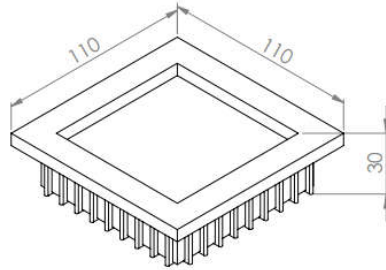

Panel Down Lights Milky (Back Lit)

Model: iLED 7 SQ PDL 04

PRODUCT DESCRIPTION

The Back lit panel down luminaire is made of aluminium housing with PMMA high transitive milky diffuser and depending on the fixture size it is available in the range of 6 W to 24 W. Universal power supply/drivers with input range of 90 V to 270 V AC, 50/60 Hz and PF >0.96. It is ideal for hotel, showroom, home, office, theatres, auditorium, etc.

Different fixture colours available on request.

SPECIFICATION

Material	: Powder coated aluminium housing with PMMA high transitive milky diffuser
Mounting	: Recessed mount
Power	: 7 W
Voltage	: 90 – 270 V AC 50/60 Hz
Power Factor	: >0.96
LED colors	: White 6000-6400 K Neutral White 4000-4500 K Warm White 2700-3000 K
Lumen Flux	: 120-140 lm/W (lumen efficacy: 160 -180 lm)
Dimension	: L-110 X W-110 X H-30 mm
Cut-out dimension	: L-93 X W-93 mm
Driver	: External
Operating Temp	: -40°C ~ + 70°C
CRI	: 85
IP Rating	: IP 20
Led used	: CREE ⇄
Dimmable Interface	: CASAMBI , Colour tunable (2700 K – 6000 K), DALI, Edge pulse/0/1-10 V dimming control (optional)

VARIANTS

MODEL	RATED POWER	DIMENSION
iLED 7 SQ PDL 04	7 W	L-110 X W-110 X H-30mm
iLED 16 SQ PDL 05	16 W	L-178 X W-178 X H-32mm
iLED 24 SQ PDL 06	24 W	L-220 X W-220 X H-35mm L-225XW-225X H-20mm
iLED 6 PDL 3IN 1 07	6 W	L-96 x W-96 x H-32mm(SQ)
iLED 12 PDL 3IN1 08	12 W	170 x 170 x 40mm(SQ)
iLED 18 PDL 3IN 1 09	18 W	L-220 x W-220 x H- 40mm(SQ)

MODEL	RATED POWER	CUT-OUT DIMENSION
iLED 7 SQ PDL 04	7 W	L-33X W-93mm
iLED 16 SQ PDL 05	16 W	L-152 X W-152mm
iLED 24 SQ PDL 06	24 W	L-195 X W-195mm L- 200XW-200mm
iLED 12 PDL 3IN 1 07	12 W	L-140x W-140 x H-35mm