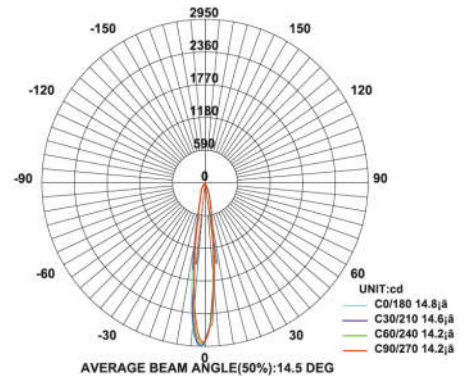

Garden Lights Spike IP65

Model: iLED 7 GL 03

PRODUCT DESCRIPTION

The garden luminaire is made of die cast aluminium with toughened glass and it is available in 7 W. Universal power supply/drivers with input range of 90 V to 270 V AC 50/60 Hz and PF >0.96. It is ideal for garden, gate lights etc.

Different fixture colours available on request.

SPECIFICATION

Material	: Ventilated aluminum die cast with lens & toughened glass
Mounting	: Surface mount/ Spike mount
Power	: 7 W
Voltage	: 90 – 270 V AC 50/60 Hz
Power Factor	: >0.96
LED colors	: White 6000-6400 K Neutral White 4000-4500 K Warm White 2700-3000 K
Lumen Flux	: 120-140 lm/W (lumen efficacy: 160 -180 lm)
Dimension	: D-55 X H-420 mm
Driver	: Internal
Operating Temp	: -40°C ~ + 70°C
CRI	: >85
IP Rating	: IP 65
Led used	: CREE ⇄
Dimmable Interface	: CASAMBI , Colour tunable (2700 K – 6000 K), DALI, Edge pulse/0/1-10 V dimming control (optional)