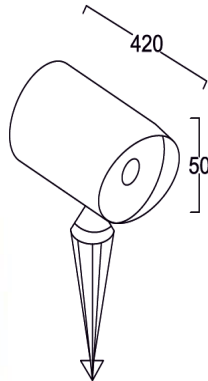

Garden Lights Spike IP65

Model: iLED 7 GL 03

PRODUCT DESCRIPTION

The garden luminaire is made of die cast aluminium with toughened glass and it is available in 7 W. Universal power supply/drivers with input range of 90 V to 270 V AC 50/60 Hz and PF >0.96. It is ideal for garden, gate lights etc.

Different fixture colours available on request.

SPECIFICATION

Material	: Ventilated aluminum die cast with lens & toughened glass
Mounting	: Surface mount/ Spike mount
Power	: 7 W
Voltage	: 90 – 270 V AC 50/60 Hz
Power Factor	: >0.96
LED colors	: White 6000-6400 K Neutral White 4000-4500 K Warm White 2700-3000 K
Lumen Flux	: 120-140 lm/W (lumen efficacy: 160 -180 lm)
Dimension	: D-55 X H-420 mm
Driver	: Internal
Operating Temp	: -40°C ~ + 70°C
CRI	: >85
IP Rating	: IP 65
Led used	: CREE ⇄
Dimmable Interface	: CASAMBI , Colour tunable (2700 K – 6000 K), DALI, Edge pulse/0/1-10 V dimming control (optional)