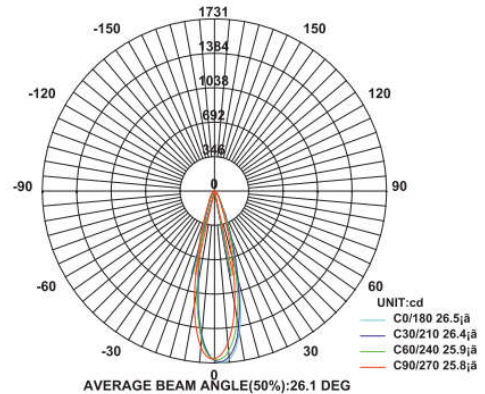

Wall Lights Outdoor

Model: iLED 6+6 U&D OD 29

PRODUCT DESCRIPTION

The wall luminaire is made of die cast aluminium. It is available in 12 W with three lens provided with 2 W each and can emit light on one or two sides. Universal power supply/drivers with input range of 90 V to 305 V AC 50/60 Hz and PF >0.96. It is ideal for outdoor, garden and wall light. *Different fixture colours available on request.*

SPECIFICATION

Material	: Ventilated powder coated die cast aluminum with V-shaped beam lens
Mounting	: Surface Mount
Power	: 12 W
Voltage	: 90 – 305 V AC 50/60 Hz
Power Factor	: >0.96
LED colors	: White 6000-6400 K Neutral White 4000-4500 K Warm White 2700-3000 K
Lumen Flux	: 120-140 lm/W (lumen efficacy: 160 -180 lm)
Dimension	: D-184 X W-45X H-95 mm
Driver	: Internal
Operating Temp	: -40°C ~ + 70°C
CRI	: 85
IP Rating	: IP 65
Led used	: CREE ⇄
Dimmable Interface	: CASAMBI, Colour tunable (2700 K – 6000 K), DALI, Edge pulse/0/1-10 V dimming control (optional)

ORDERING INFORMATION

iLED	6+6	U&D	OD	29	W	WW	NW
Brand name	Rated Power	Up Down	Outdoor	Model No.	White	Warm White	Neutral White

The technical specifications may vary due to continuous improvement without prior notice.

*Logos of products and companies are used for reference

www.iled.in

iLED Lighting Systems Pvt Ltd
Chennai, Tamil Nadu, India 600096