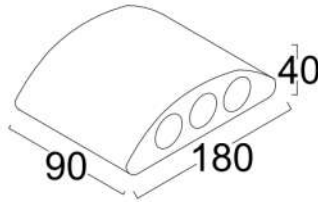

Wall Lights Outdoor

Model: iLED 6+6 U&D OD 29

PRODUCT DESCRIPTION

The wall luminaire is made of die cast aluminium. It is available in 12 W with three lens provided with 2 W each and can emit light on one or two sides. Universal power supply/drivers with input range of 90 V to 305 V AC 50/60 Hz and PF >0.96. It is ideal for outdoor, garden and wall light. *Different fixture colours available on request.*

SPECIFICATION

Material	: Ventilated powder coated die cast aluminum with V-shaped beam lens
Mounting	: Surface Mount
Power	: 12 W
Voltage	: 90 – 305 V AC 50/60 Hz
Power Factor	: >0.96
LED colors	: White 6000-6400 K Neutral White 4000-4500 K Warm White 2700-3000 K
Lumen Flux	: 120-140 lm/W (lumen efficacy: 160 -180 lm)
Dimension	: D-184 X W-45X H-95 mm
Driver	: Internal
Operating Temp	: -40°C ~ + 70°C
CRI	: 85
IP Rating	: IP 65
Led used	: CREE ⇄
Dimmable Interface	: CASAMBI, Colour tunable (2700 K – 6000 K), DALI, Edge pulse/0/1-10 V dimming control (optional)

ORDERING INFORMATION

iLED	6+6	U&D	OD	29	W	WW	NW
Brand name	Rated Power	Up Down	Outdoor	Model No.	White	Warm White	Neutral White

The technical specifications may vary due to continuous improvement without prior notice.

*Logos of products and companies are used for reference

www.iled.in

iLED Lighting Systems Pvt Ltd
Chennai, Tamil Nadu, India 600096