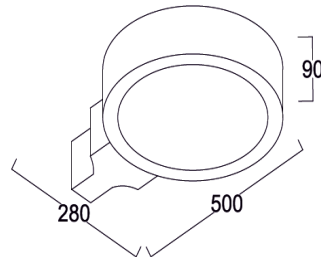

Street Lights

Model: iLED 60 ST 05

PRODUCT DESCRIPTION

The Street luminaire are in the range of 14 W, 20 W, 30 W, 36W, 40W, 45 W, 60 W. Universal power supply/drivers with input range of 90 V to 305 V AC 50/60 Hz and PF >0.95 are provided. The material used is Ventilated aluminum Extrusion with aluminum casting, reflector, PMMA lens(Optional) . It is ideal for street/road, pathway, garden, stadium, etc. *Different fixture colours available on request.*

SPECIFICATION

Material	: Ventilated aluminum Extrusion with aluminum casting, reflector, PMMA lens(Optional)
Lumen Efficacy	: 160 – 180 lumens
Mounting	: Aluminium / GI pole
Power	: 60 W
Voltage	: 90 V to 305 V AC 50/60 Hz
Power Factor	: >0.95
LED colors	: White 6000-6400 K Neutral White 4000-4500 K Warm White 2700-3000 K
Lumen Flux	: 120-140 lm/W
Dimension	: L-400 X H-85 X W-275 mm
Driver	: Internal
Operating Temp	: -40°C ~ + 70°C
CRI	: 85
IP Rating	: IP 65/67
Led used	: CREE ⇄
Dimmable Interface	: CASAMBI , Colour tunable (2700 K – 6000 K), DALI, Edge pulse/0/1-10 V dimming control (optional)