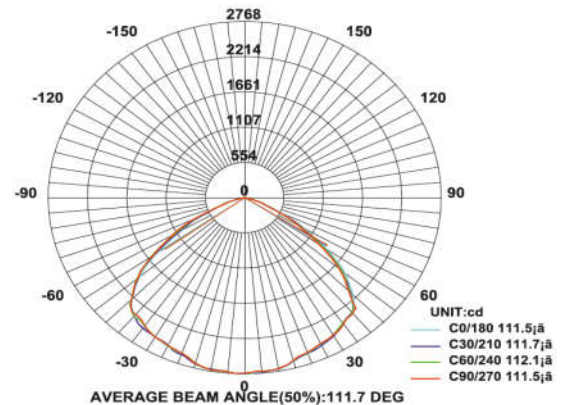

Street Lights

Model: iLED 60 ST 05

PRODUCT DESCRIPTION

The Street luminaire are in the range of 14 W, 20 W, 30 W, 36W, 40W, 45 W, 60 W. Universal power supply/drivers with input range of 90 V to 305 V AC 50/60 Hz and PF >0.95 are provided. The material used is Ventilated aluminum Extrusion with aluminum casting, reflector, PMMA lens(Optional) . It is ideal for street/road, pathway, garden, stadium, etc. *Different fixture colours available on request.*

SPECIFICATION

Material	: Ventilated aluminum Extrusion with aluminum casting, reflector, PMMA lens(Optional)
Lumen Efficacy	: 160 – 180 lumens
Mounting	: Aluminium / GI pole
Power	: 60 W
Voltage	: 90 V to 305 V AC 50/60 Hz
Power Factor	: >0.95
LED colors	: White 6000-6400 K Neutral White 4000-4500 K Warm White 2700-3000 K
Lumen Flux	: 120-140 lm/W
Dimension	: L-400 X H-85 X W-275 mm
Driver	: Internal
Operating Temp	: -40°C ~ + 70°C
CRI	: 85
IP Rating	: IP 65/67
Led used	: CREE ⇄
Dimmable Interface	: CASAMBI , Colour tunable (2700 K – 6000 K), DALI, Edge pulse/0/1-10 V dimming control (optional)

ORDERING INFORMATION

iLED	60	ST	05	W	WW	NW
Brand name	Rated Power	Street Light	Model No.	White	Warm White	Neutral White

The technical specifications may vary due to continuous improvement without prior notice.