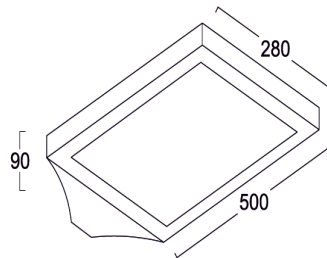

Street Lights

Model: iLED 60 ST 04

PRODUCT DESCRIPTION

The Street luminaire are in the range of 14 W, 20 W, 30 W, 36W, 40W,45 W, 60 W /72W. Universal power supply/drivers with input range of 90 V to 305 V AC 50/60 Hz and PF >0.95. The material used is Ventilated aluminum Extrusion with aluminum casting, reflector, PMMA lens(Optional) . It is ideal for street/road, pathway, garden, stadium, etc. *Different fixture colours available on request.*

SPECIFICATION

Material	: Ventilated aluminum Extrusion with aluminum casting, reflector, PMMA lens (Optional)
Lumen Efficacy	: 160 – 180 lumens
Mounting	: Aluminium / GI pole
Power	: 60 /72W
Voltage	: 90 V to 305 V AC 50/60 Hz
Power Factor	: >0.95
LED colors	: White 6000-6400 K Neutral White 4000-4500 K Warm White 2700-3000 K
Lumen Flux	: 120-140 lm/W
Dimension	: L-500 X H-90 X W-280 mm
Pole	: 6 metre
Driver	: Internal
Operating Temp	: -40°C ~ + 70°C
CRI	: 85
IP Rating	: IP 65/67
Led used	: CREE ⇄
Dimmable Interface	: CASAMBI, Colour tunable (2700 K – 6000 K), DALI, Edge pulse/0/1-10 V dimming control (optional)

ORDERING INFORMATION

iLED	60	ST	04	W	WW	NW
Brand name	Rated Power	Street Light	Model No.	White	Warm White	Neutral White

The technical specifications may vary due to continuous improvement without prior notice.

*Logos of products and companies are used for reference

www.iled.in

iLED Lighting Systems Pvt Ltd
Chennai, Tamil Nadu, India 600096