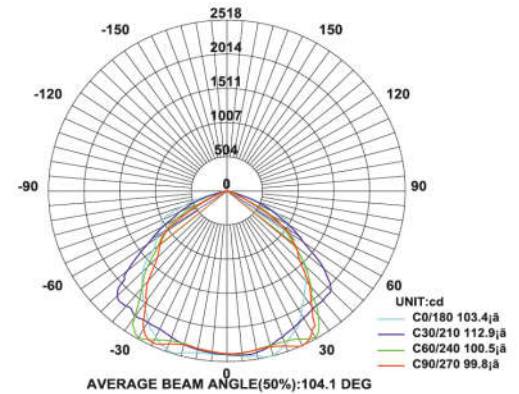

Street Lights

Model: iLED 60 ST 04

PRODUCT DESCRIPTION

The Street luminaire are in the range of 14 W, 20 W, 30 W, 36W, 40W,45 W, 60 W /72W. Universal power supply/drivers with input range of 90 V to 305 V AC 50/60 Hz and PF >0.95. The material used is Ventilated aluminum Extrusion with aluminum casting, reflector, PMMA lens(Optional) . It is ideal for street/road, pathway, garden, stadium, etc. *Different fixture colours available on request.*

SPECIFICATION

Material	: Ventilated aluminum Extrusion with aluminum casting, reflector, PMMA lens (Optional)
Lumen Efficacy	: 160 – 180 lumens
Mounting	: Aluminium / GI pole
Power	: 60 /72W
Voltage	: 90 V to 305 V AC 50/60 Hz
Power Factor	: >0.95
LED colors	: White 6000-6400 K Neutral White 4000-4500 K Warm White 2700-3000 K
Lumen Flux	: 120-140 lm/W
Dimension	: L-500 X H-90 X W-280 mm
Pole	: 6 metre
Driver	: Internal
Operating Temp	: -40°C ~ + 70°C
CRI	: 85
IP Rating	: IP 65/67
Led used	: CREE ⇄
Dimmable Interface	: CASAMBI, Colour tunable (2700 K – 6000 K), DALI, Edge pulse/0/1-10 V dimming control (optional)

ORDERING INFORMATION

iLED	60	ST	04	W	WW	NW
Brand name	Rated Power	Street Light	Model No.	White	Warm White	Neutral White

The technical specifications may vary due to continuous improvement without prior notice.

*Logos of products and companies are used for reference

www.iled.in

iLED Lighting Systems Pvt Ltd
Chennai, Tamil Nadu, India 600096