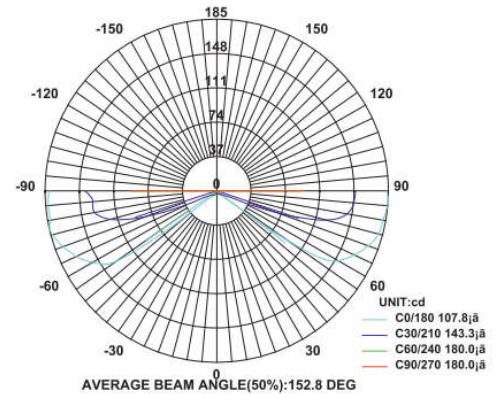

Wall Lights Outdoor

Model: iLED 5+5 U&D OD 11

PRODUCT DESCRIPTION

The wall luminaire is made of die cast aluminium. It is available in 10 W and can emit light on one or two sides. Universal power supply/drivers with input range of 90 V to 305 V AC 50/60 Hz and PF >0.96. It is ideal for outdoor, garden and wall light. *Different fixture colours available on request.*

SPECIFICATION

Material	: Ventilated powder coated die cast aluminium with tempered glass
Mounting	: Surface Mount
Power	: 10 W
Voltage	: 90 – 305 V AC 50/60 Hz
Power Factor	: >0.96
LED colors	: White 6000-6400 K Neutral White 4000-4500 K Warm White 2700-3000 K
Lumen Flux	: 120-140 lm/W (lumen efficacy: 160 -180 lm)
Dimension	: D-90 X W-65 x H-150mm
Driver	: Internal
Operating Temp	: -40°C ~ + 70°C
CRI	: 85
IP Rating	: IP 65
Led used	: CREE ⇄
Dimmable Interface	: CASAMBI , Colour tunable (2700 K – 6000 K), DALI, Edge pulse/0/1-10 V dimming control (optional)

BEAM ANGLE

ORDERING INFORMATION

iLED	5+5	U&D	OD	11	W	WW	NW
Brand name	Rated Power	Up Down	Outdoor	Model No.	White	Warm White	Neutral White

The technical specifications may vary due to continuous improvement without prior notice.