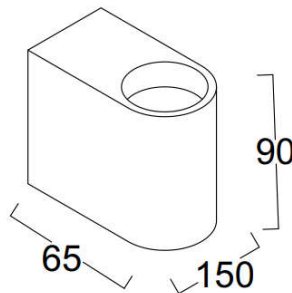

Wall Lights Outdoor

Model: iLED 5+5 U&D OD 11

PRODUCT DESCRIPTION

The wall luminaire is made of die cast aluminium. It is available in 10 W and can emit light on one or two sides. Universal power supply/drivers with input range of 90 V to 305 V AC 50/60 Hz and PF >0.96. It is ideal for outdoor, garden and wall light. *Different fixture colours available on request.*

SPECIFICATION

Material	: Ventilated powder coated die cast aluminium with tempered glass
Mounting	: Surface Mount
Power	: 10 W
Voltage	: 90 – 305 V AC 50/60 Hz
Power Factor	: >0.96
LED colors	: White 6000-6400 K Neutral White 4000-4500 K Warm White 2700-3000 K
Lumen Flux	: 120-140 lm/W (lumen efficacy: 160 -180 lm)
Dimension	: D-90 X W-65 x H-150mm
Driver	: Internal
Operating Temp	: -40°C ~ + 70°C
CRI	: 85
IP Rating	: IP 65
Led used	: CREE ⇄
Dimmable Interface	: CASAMBI , Colour tunable (2700 K – 6000 K), DALI, Edge pulse/0/1-10 V dimming control (optional)

BEAM ANGLE

ORDERING INFORMATION

iLED	5+5	U&D	OD	11	W	WW	NW
Brand name	Rated Power	Up Down	Outdoor	Model No.	White	Warm White	Neutral White

The technical specifications may vary due to continuous improvement without prior notice.