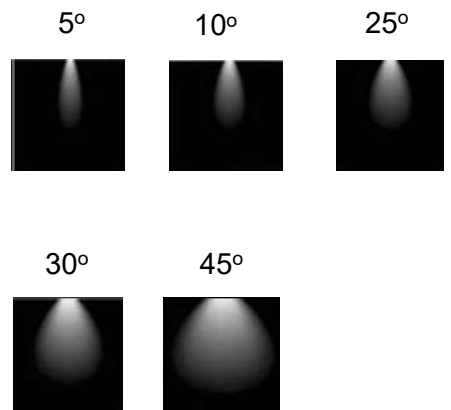

Wall Lights Outdoor

Model: iLED 5+5 U&D OD 11

PRODUCT DESCRIPTION

The wall luminaire is made of die cast aluminium. It is available in 10 W and can emit light on one or two sides. Universal power supply/drivers with input range of 90 V to 305 V AC 50/60 Hz and PF >0.96. It is ideal for outdoor, garden and wall light. *Different fixture colours available on request.*

SPECIFICATION

Material	: Ventilated powder coated die cast aluminium with tempered glass
Mounting	: Surface Mount
Power	: 10 W
Voltage	: 90 – 305 V AC 50/60 Hz
Power Factor	: >0.96
LED colors	: White 6000-6400 K Neutral White 4000-4500 K Warm White 2700-3000 K
Lumen Flux	: 120-140 lm/W (lumen efficacy: 160 -180 lm)
Dimension	: D-90 X W-65 x H-150mm
Driver	: Internal
Operating Temp	: -40°C ~ + 70°C
CRI	: 85
IP Rating	: IP 65
Led used	: CREE ⇄
Dimmable Interface	: CASAMBI , Colour tunable (2700 K – 6000 K), DALI, Edge pulse/0/1-10 V dimming control (optional)

BEAM ANGLE

ORDERING INFORMATION

iLED	5+5	U&D	OD	11	W	WW	NW
Brand name	Rated Power	Up Down	Outdoor	Model No.	White	Warm White	Neutral White

The technical specifications may vary due to continuous improvement without prior notice.