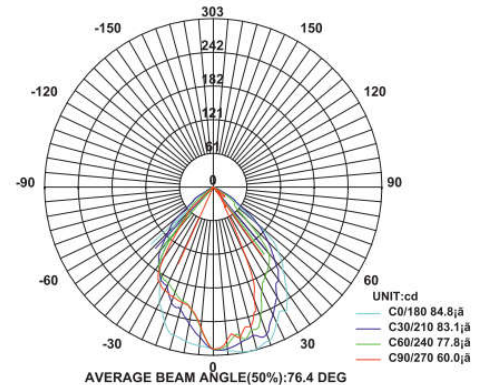

Wall Lights Outdoor

Model: iLED 5 U/D OD 12, iLED 8 U/D OD 13

PRODUCT DESCRIPTION

The wall luminaire is made of die cast aluminium. It is available in 5 W and 8 W and can emit light on one or two sides. Universal power supply/drivers with input range of 90 V to 305 V AC 50/60 Hz and PF >0.96. It is ideal for outdoor, garden and wall light. *Different fixture colours available on request.*

SPECIFICATION

Material	: Ventilated powder coated die cast aluminium with tempered glass & reflector
Mounting	: Surface Mount
Power	: 5 W, 8 W
Voltage	: 90 – 305 V AC 50/60 Hz
Power Factor	: >0.96
LED colors	: White 6000-6400 K Neutral White 4000-4500 K Warm White 2700-3000 K
Lumen Flux	: 120-140 lm/W (lumen efficacy: 160 -180 lm)
Dimension	: D-75 X W-80 X H-64mm
Driver	: Internal
Operating Temp	: -40°C ~ + 70°C
CRI	: 85
IP Rating	: IP 65
Led used	: CREE ⇄
Dimmable Interface	: CASAMBI, Colour tunable (2700 K – 6000 K), DALI, Edge pulse/0/1-10 V dimming control (optional)