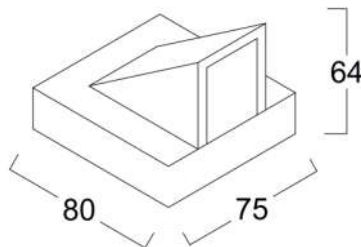

## Wall Lights Outdoor

**Model:** iLED 5 U/D OD 12, iLED 8 U/D OD 13

### PRODUCT DESCRIPTION

The wall luminaire is made of die cast aluminium. It is available in 5 W and 8 W and can emit light on one or two sides. Universal power supply/drivers with input range of 90 V to 305 V AC 50/60 Hz and PF >0.96. It is ideal for outdoor, garden and wall light. *Different fixture colours available on request.*

### SPECIFICATION

Material	: Ventilated powder coated die cast aluminium with tempered glass & reflector
Mounting	: Surface Mount
Power	: 5 W, 8 W
Voltage	: 90 – 305 V AC 50/60 Hz
Power Factor	: >0.96
LED colors	: White 6000-6400 K Neutral White 4000-4500 K Warm White 2700-3000 K
Lumen Flux	: 120-140 lm/W (lumen efficacy: 160 -180 lm)
Dimension	: D-75 X W-80 X H-64mm
Driver	: Internal
Operating Temp	: -40°C ~ + 70°C
CRI	: 85
IP Rating	: IP 65
Led used	: <b>CREE</b> ⇄
Dimmable Interface	: <b>CASAMBI</b> , Colour tunable (2700 K – 6000 K), DALI, Edge pulse/0/1-10 V dimming control (optional)