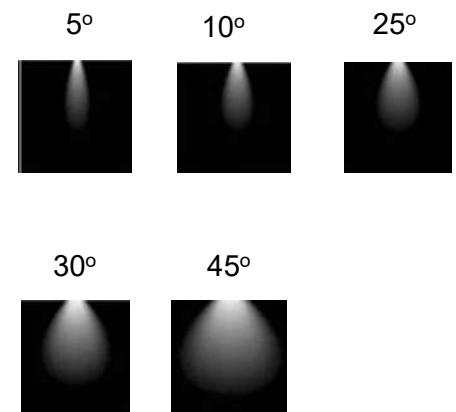

## Wall Lights Outdoor

**Model:** iLED 5 U/D OD 12, iLED 8 U/D OD 13

### PRODUCT DESCRIPTION

The wall luminaire is made of die cast aluminium. It is available in 5 W and 8 W and can emit light on one or two sides. Universal power supply/drivers with input range of 90 V to 305 V AC 50/60 Hz and PF >0.96. It is ideal for outdoor, garden and wall light. *Different fixture colours available on request.*

### SPECIFICATION

Material	: Ventilated powder coated die cast aluminium with tempered glass & reflector
Mounting	: Surface Mount
Power	: 5 W, 8 W
Voltage	: 90 – 305 V AC 50/60 Hz
Power Factor	: >0.96
LED colors	: White 6000-6400 K Neutral White 4000-4500 K Warm White 2700-3000 K
Lumen Flux	: 120-140 lm/W (lumen efficacy: 160 -180 lm)
Dimension	: D-75 X W-80 X H-64mm
Driver	: Internal
Operating Temp	: -40°C ~ + 70°C
CRI	: 85
IP Rating	: IP 65
Led used	: <b>CREE</b> ⇄
Dimmable Interface	: <b>CASAMBI</b> , Colour tunable (2700 K – 6000 K), DALI, Edge pulse/0/1-10 V dimming control (optional)

### BEAM ANGLE